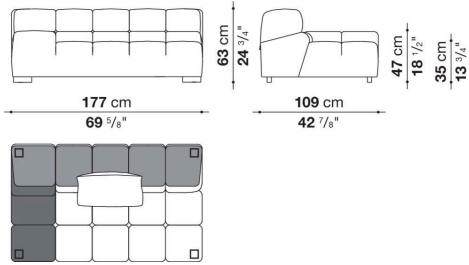

Technical drawings

T177BS_3