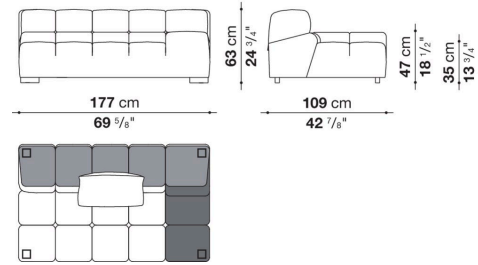

Technical drawings

T177BD_3