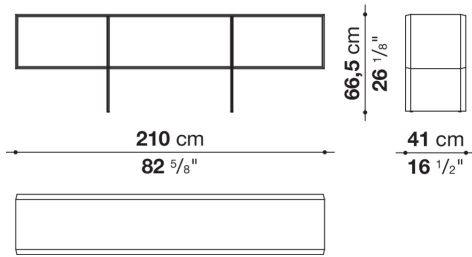

Tetrami

LIVING STORAGE UNITS

2023

Naoto Fukasawa

Description

A linear graphic character, with a strong functional impact, distinguishes Tetrami, the new collection of free-standing containers born from the creative flair of the Japanese master Naoto Fukasawa. The rectangle is the star element, as are the feet that unexpectedly materialize as vertical extensions of the two central partitions. The object is created thanks to the experience of expert cabinetmakers and is composed of extra thin wooden lists. Generously sized but not bulky, Tetrami is available in two heights. The taller model can be used as a sideboard, while the lower version can complement a sofa or double as a TV stand. Tetrami is available as an open cabinet or with drawers, making it a functional container. The grain and texture of ash make it an elegant and refined piece of furniture. The cabinets are also available in a two-tone version by combining the two ash tones for the finish of the outer and inner surfaces.

Technical drawings

TET52

TET52C

TET66

TET66C