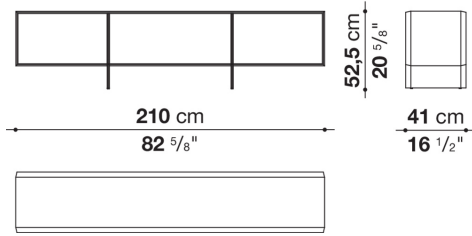

Technical drawings

TET52