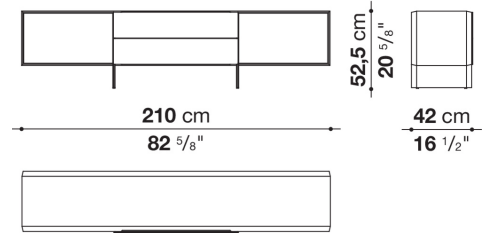

Technical drawings

TET52C