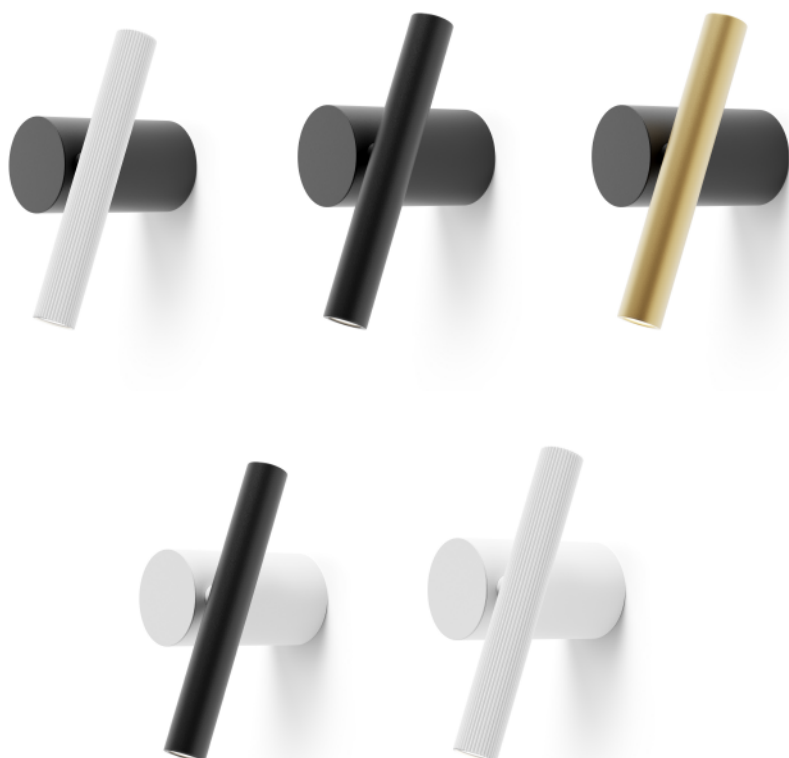

DOI

Design Meneghello Paoelli

**LUCE
PLAN**

1. Type: Ceiling
2. Light source: LED 9W 2700, CRI 90, 291 lm
   LED 9W 3000K, CRI 90, 306 lm
3. Product use: Indoor
4. Materials: Aluminium cylinder.
   Iron structure.
5. Colors: Ceiling rose: black, white
   Cylinder: black, white, brass
6. Description: Doi is a family of decorative indoor lamps, including a wall/ceiling version, which takes on different possible configurations in the suspension models, formed by only a disk and a cylinder, or with the added "pendulum" accessory.

Insulation class and marks:

Rating: 110 - 240V~50/60 Hz, 9W

Reference code: **A05AD** 3000K
1A050AD00001 black/black
1A050AD00002 white/white
1A050AD00030 black/brass
1A050AD00035 white/black
1A050AD00098 black/white

A05ADW 2700K
1A050ADW0001 black/black
1A050ADW0002 white/white
1A050ADW0030 black/brass
1A050ADW0035 white/black
1A050ADW0098 black/white