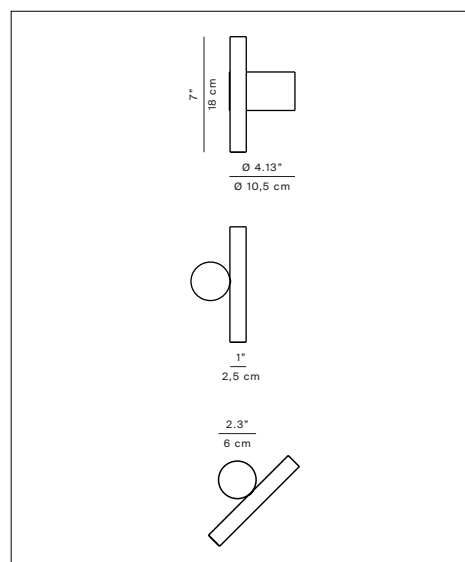

DOI

Design Meneghello Paoelli

**LUCE
PLAN**

1. Type: Ceiling
2. Light source: LED 9W 2700, CRI 90, 291 lm
   LED 9W 3000K, CRI 90, 306 lm
3. Product use: Indoor
4. Materials: Aluminium cylinder.
   Iron structure.
5. Colors: Ceiling rose: black, white
   Cylinder: black, white, brass
6. Description: Doi is a family of decorative indoor lamps, including a wall/ceiling version, which takes on different possible configurations in the suspension models, formed by only a disk and a cylinder, or with the added "pendulum" accessory.

Insulation class and marks:

Rating: 110 - 240V~50/60 Hz, 9W

Reference code: **A05AD** 3000K
1A050AD00001 black/black
1A050AD00002 white/white
1A050AD00030 black/brass
1A050AD00035 white/black
1A050AD00098 black/white

A05ADW 2700K
1A050ADW0001 black/black
1A050ADW0002 white/white
1A050ADW0030 black/brass
1A050ADW0035 white/black
1A050ADW0098 black/white