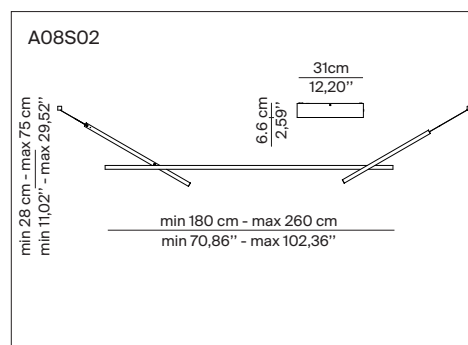

ACROSS

design Pio & Tito Toso

Type: Suspension
 Light source: **A08SW1:** led module 32W, 2700K, CRI 90, 24W dc SELV
A08S01: led module 32W, 3000K, CRI 90, 24W dc SELV
A08SW2: led module 56W, 2700K, CRI 90, 24W dc SELV
A08S02: led module 56W, 3000K, CRI 90, 24W dc SELV
 Product use: Indoor
 Materials: Aluminium structure, polycarbonate diffuser
 Colors: White, black, blue, green
 Description: Across is a versatile and dynamic lamp, ready to personalize any space, "crossing" it with a clear, distinctive graphic gesture. A linear suspension lamp composed of three interconnected axes of two different sizes, to create compositions with different images and levels of complexity.
 Rating: 220-240 V ~ 50/60 Hz
 A08S01/A08SW1 + A08/1D - A08/1T 37W
 A08S02/A08SW2 + A08/1D - A08/1T 65W

Insulation class and marks:

Structure 2700K			
Reference code:	A08SW1	1A080SW10002	white 1.985 lm
		1A080SW10001	black 1.515 lm
		1A080SW10010	blue 1.515 lm
		1A080SW10011	green 1.515 lm
	A08SW2	1A080SW20002	white 3.536 lm
		1A080SW20001	black 2.698 lm
		1A080SW20010	blue 2.698 lm
		1A080SW20011	green 2.698 lm

Structure 3000K			
Reference code:	A08S01	1A080S010002	white 2.092 lm
		1A080S010001	black 1.596 lm
		1A080S010010	blue 1.596 lm
		1A080S010011	green 1.596 lm
	A08S02	1A080S020002	white 3.726 lm
		1A080S020001	black 2.843 lm
		1A080S020010	blue 2.843 lm
		1A080S020011	green 2.843 lm

DALI ceiling rose		
Reference code:	A08/1D	1A080/01D002 white
		1A080/01D001 black

Phase cut ceiling rose		
Reference code:	A08/1T	1A080/01T002 white
		1A080/01T001 black

ACROSS

design Pio & Tito Toso

Possible configurations: