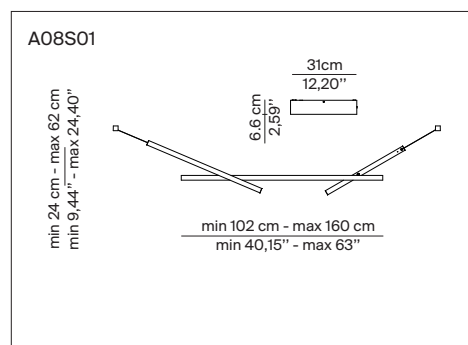

ACROSS

design Pio & Tito Toso

Type: Suspension
 Light source: **A08SW1:** led module 32W, 2700K, CRI 90, 24W dc SELV
A08S01: led module 32W, 3000K, CRI 90, 24W dc SELV
A08SW2: led module 56W, 2700K, CRI 90, 24W dc SELV
A08S02: led module 56W, 3000K, CRI 90, 24W dc SELV
 Product use: Indoor
 Materials: Aluminium structure, polycarbonate diffuser
 Colors: White, black, blue, green
 Description: Across is a versatile and dynamic lamp, ready to personalize any space, "crossing" it with a clear, distinctive graphic gesture. A linear suspension lamp composed of three interconnected axes of two different sizes, to create compositions with different images and levels of complexity.
 Rating: 220-240 V ~ 50/60 Hz
 A08S01/A08SW1 + A08/1D - A08/1T 37W
 A08S02/A08SW2 + A08/1D - A08/1T 65W

Insulation class and marks:

Structure 2700K			
Reference code:	A08SW1	1A080SW10002	white 1.985 lm
		1A080SW10001	black 1.515 lm
		1A080SW10010	blue 1.515 lm
		1A080SW10011	green 1.515 lm
	A08SW2	1A080SW20002	white 3.536 lm
		1A080SW20001	black 2.698 lm
		1A080SW20010	blue 2.698 lm
		1A080SW20011	green 2.698 lm

Structure 3000K			
Reference code:	A08S01	1A080S010002	white 2.092 lm
		1A080S010001	black 1.596 lm
		1A080S010010	blue 1.596 lm
		1A080S010011	green 1.596 lm
	A08S02	1A080S020002	white 3.726 lm
		1A080S020001	black 2.843 lm
		1A080S020010	blue 2.843 lm
		1A080S020011	green 2.843 lm

DALI ceiling rose		
Reference code:	A08/1D	1A080/01D002 white
		1A080/01D001 black

Phase cut ceiling rose		
Reference code:	A08/1T	1A080/01T002 white
		1A080/01T001 black

ACROSS

design Pio & Tito Toso

Possible configurations: