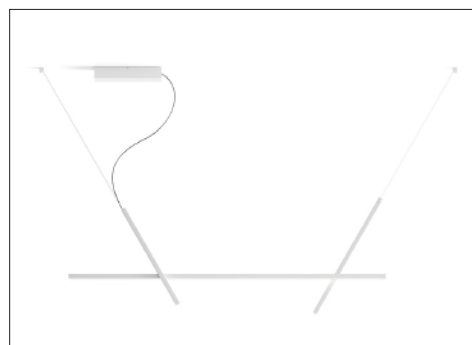

ACROSS

design Pio & Tito Toso

Type: Suspension
 Light source: **A08SW1:** led module 32W, 2700K, CRI 90, 24W dc SELV
A08S01: led module 32W, 3000K, CRI 90, 24W dc SELV
A08SW2: led module 56W, 2700K, CRI 90, 24W dc SELV
A08S02: led module 56W, 3000K, CRI 90, 24W dc SELV
 Product use: Indoor
 Materials: Aluminium structure, polycarbonate diffuser
 Colors: White, black, blue, green
 Description: Across is a versatile and dynamic lamp, ready to personalize any space, "crossing" it with a clear, distinctive graphic gesture. A linear suspension lamp composed of three interconnected axes of two different sizes, to create compositions with different images and levels of complexity.
 Rating: 220-240 V ~ 50/60 Hz
 A08S01/A08SW1 + A08/1D - A08/1T 37W
 A08S02/A08SW2 + A08/1D - A08/1T 65W

Insulation class and marks:

Structure 2700K			
Reference code:	A08SW1	1A080SW10002	white 1.985 lm
		1A080SW10001	black 1.515 lm
		1A080SW10010	blue 1.515 lm
		1A080SW10011	green 1.515 lm
	A08SW2	1A080SW20002	white 3.536 lm
		1A080SW20001	black 2.698 lm
		1A080SW20010	blue 2.698 lm
		1A080SW20011	green 2.698 lm

DALI ceiling rose		
Reference code:	A08/1D	1A080/01D002 white
		1A080/01D001 black

Phase cut ceiling rose		
Reference code:	A08/1T	1A080/01T002 white
		1A080/01T001 black

ACROSS

design Pio & Tito Toso

Possible configurations: