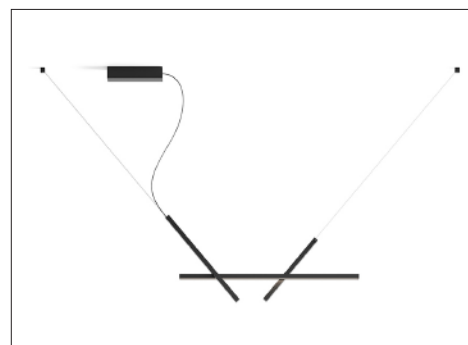

ACROSS

design Pio & Tito Toso

Type: Suspension
 Light source: **A08SW1:** led module 32W, 2700K, CRI 90, 24W dc SELV
A08S01: led module 32W, 3000K, CRI 90, 24W dc SELV
A08SW2: led module 56W, 2700K, CRI 90, 24W dc SELV
A08S02: led module 56W, 3000K, CRI 90, 24W dc SELV
 Product use: Indoor
 Materials: Aluminium structure, polycarbonate diffuser
 Colors: White, black, blue, green
 Description: Across is a versatile and dynamic lamp, ready to personalize any space, "crossing" it with a clear, distinctive graphic gesture. A linear suspension lamp composed of three interconnected axes of two different sizes, to create compositions with different images and levels of complexity.
 Rating: 220-240 V ~ 50/60 Hz
 A08S01/A08SW1 + A08/1D - A08/1T 37W
 A08S02/A08SW2 + A08/1D - A08/1T 65W

Insulation class and marks:

Structure 2700K			
Reference code:	A08SW1	1A080SW10002	white 1.985 lm
		1A080SW10001	black 1.515 lm
		1A080SW10010	blue 1.515 lm
		1A080SW10011	green 1.515 lm
	A08SW2	1A080SW20002	white 3.536 lm
		1A080SW20001	black 2.698 lm
		1A080SW20010	blue 2.698 lm
		1A080SW20011	green 2.698 lm

Structure 3000K			
Reference code:	A08S01	1A080S010002	white 2.092 lm
		1A080S010001	black 1.596 lm
		1A080S010010	blue 1.596 lm
		1A080S010011	green 1.596 lm
	A08S02	1A080S020002	white 3.726 lm
		1A080S020001	black 2.843 lm
		1A080S020010	blue 2.843 lm
		1A080S020011	green 2.843 lm

DALI ceiling rose		
Reference code:	A08/1D	1A080/01D002 white
		1A080/01D001 black

Phase cut ceiling rose		
Reference code:	A08/1T	1A080/01T002 white
		1A080/01T001 black

ACROSS

design Pio & Tito Toso

Possible configurations: