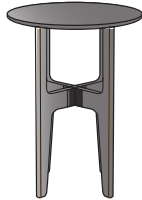

## Description

These two round-topped occasional tables may be used in combination, or alone. The focal point which renders them unique is their "heart", the X-shaped metal piece which forms their centre of gravity, as much structurally as visually. Guillaume Delvigne painstakingly designed each detail of this "micro architecture" in which the technical is lent beauty. Indeed, this can be seen particularly clearly in the tense design of the legs, which narrow towards their tips, or the very soft edge of the tapered solid wood top. Occasional tables in solid American walnut.

## OCCASIONAL TABLE SOLID AMERICAN WALNUT HIGH VERSION

**DIMENSIONS**  
H 20 " - Ø 16 "

occasional table solid american walnut  
high version

**DIMENSIONS**  
H 20 - "  
Ø 16 - "

occasional table solid american walnut  
low version

**DIMENSIONS**  
H 16 - "  
Ø 24 - "