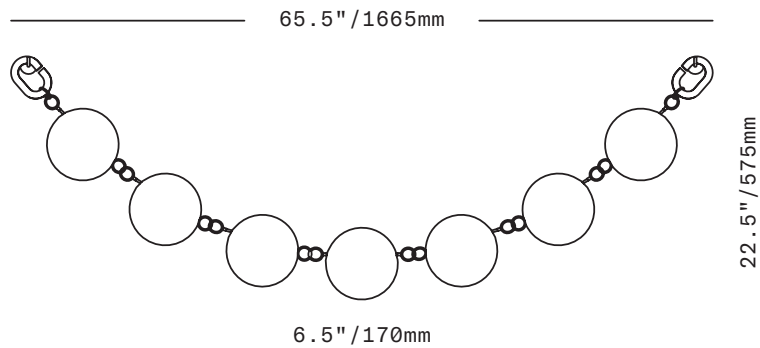

SkLO

Bead 7

WALLPIECE

Plum with armature in Brushed Brass finish

Decorative sculptural wallpieces of large handblown Czech glass "beads" strung on a handmade brass armature. Attaching to the wall at each end with custom hardware (included), the beads drape gracefully between.

All glass dimensions are approximate – handblown glass dimensions vary by nature and intent

Made in the Czech Republic

SC553 [---][--]

Bead 7 Wallpiece

Glass colors

○ Alabaster [ALB]

● Plum [PLM]

● Smoke [SMK]