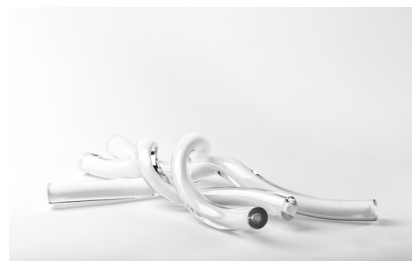

SkLO

Sea

OBJECT

Clockwise from left: Gold Leaf, Clear, Amber, Steel Blue, and White

SkLO Sea Objects are twists of solid handblown Czech glass with cut and highly polished ends. Sea Objects are designed to intertwine, and are shown here in intertwined sets of three individual objects.

All glass dimensions are approximate – handblown glass dimensions vary by nature and intent

Made in the Czech Republic

SC260 [---]
SC261 [---]

Single 24" L / 600mm
Set of 3

Glass colors

- Amber [AMB]
- Black [BLK]
- Clear [CLR]
- Gold Leaf [GLF]
- Silver Mirror [SLV]
- Steel Blue [SBL]
- White [WHT]