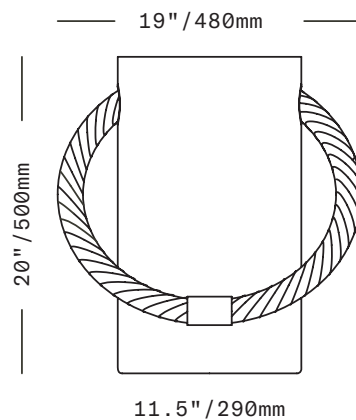

SkLO

Rope

VESSEL

From left: Pine Tree Green, Clear and Smokey Brown

Oversized cylindrical vessels of handblown Czech glass, each with a decorative thick rope loop that passes through holes in the glass. The rope loops are permanently joined together with a length of brass tube. Functional, yet the simple detail of the rope elevates this into an object all its own. Note that the rope "handle" is purely decorative, and the vessel is not meant to be lifted by the rope.

All glass dimensions are approximate – handblown glass dimensions vary by nature and intent

Made in the Czech Republic

VA400 [---][--]

Rope Vessel

Glass colors

- Clear [CLR]
- Pine Tree Green [PTG]
- Smokey Brown [SMB]