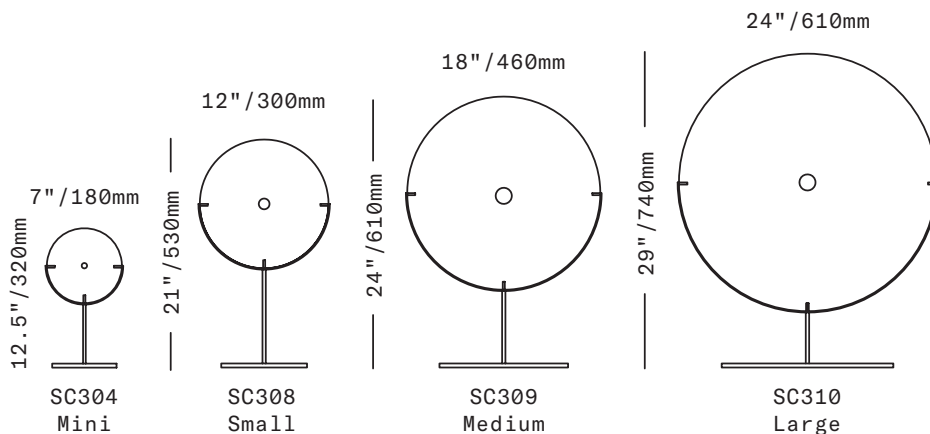

SkLO

Pool

OBJECT

From left: Mini/Gray, Medium/New Blue, Large/Steel Blue, Small/Smoke on Dark Oxidized steel table stands

SkLO Pool Objects are discs of handblown Czech glass with open mouths at the center where the pieces are broken from the glassmaster's pipe and flame polished, giving each a unique detail. Presented on steel table stands.

All glass dimensions are approximate – handblown glass dimensions vary by nature and intent

Made in the Czech Republic

- SC304 [---][--] Mini
- SC308 [---][--] Small
- SC309 [---][--] Medium
- SC310 [---][--] Large