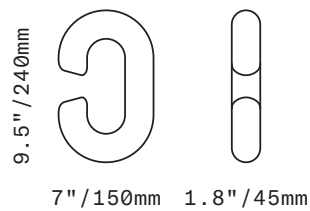

SkLO

Link

OBJECT

Chunky oversized chain links sculpted from solid Czech glass. Each link is an open link to allow for reconfiguring. Sold in sets of 2, 3, 4 and 5. Many possibilities for display.

All glass dimensions are approximate – handblown glass dimensions vary by nature and intent