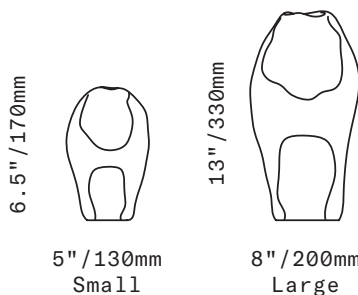

SkLO

Lava

OBJECT

Top, from left: Small/White, Large/White
Bottom, from left: Small in Smoke/New Blue, Fire Red/Morning Red, Opal/Plum, Pea Green/Olivin

SkLO Lava are nearly solid glass objects with small blown voids at the top and bottom, each of a contrasting color. The bottoms are ground flat and polished.

All glass dimensions are approximate – handblown glass dimensions vary by nature and intent

Made in the Czech Republic

VA246 [---]

VA248 [---]

Glass colors

Small

Large

- Fire Red/Morning Red [FMR]
- Opal/Plum [OPO]
- Pea Green/Olivin [PSG]
- Smoke/New Blue [SNB]
- White [WHT]