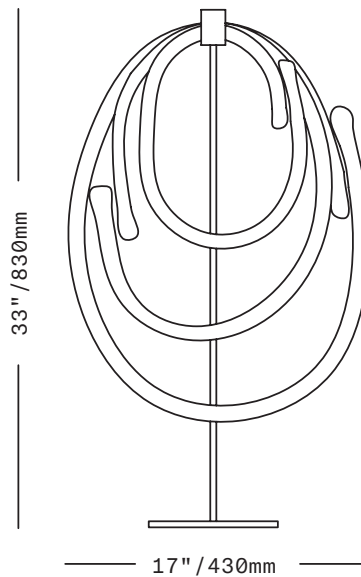

## Lasso

OBJECT

Solid loops of handblown Czech glass presented atop a steel table stand. Each Lasso consists of a group of five loops of varying sizes so each piece is a composition unto itself, showcasing the amazing depth and clarity of Czech glass. Every loop is unique, an expression of the hand of the glass master – no two exactly alike.

All glass dimensions are approximate – handblown glass dimensions vary by nature and intent

Made in the Czech Republic

SC101 [---][--]

Glass colors

Metal finishes

Lasso Object

- Clear [CLR]
- White [WHT]

- Dark Oxidized [DX]
- Brushed Nickel [BN]
- Polished Nickel [PN]