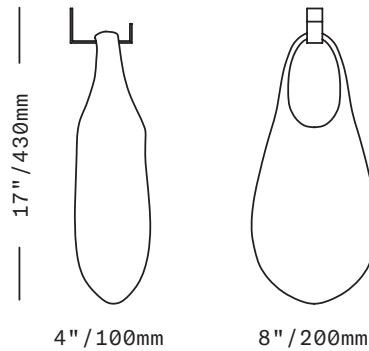

SkLO

Hold

VESSEL

From left: Smoke, New Blue, Olivin, White on steel wall hooks with Dark Oxidized finish
(Not pictured: Clear and Gray)

SkLO Hold Vessel is a glass wall vase that appears to stretch from the hook on which it hangs. Executed in handblown Czech glass and hung from a handmade hook, SkLO Hold Vessels can be functional vases, or sculptural objects, and benefit from being shown in multiple. Handblown, no two Hold Vessels are exactly alike.

All glass dimensions are approximate – handblown glass dimensions vary by nature and intent

Made in the Czech Republic

VA261 [---][--]

Hold Vessel

Glass colors

- Clear [CLR]
- Gray [GRY]
- New Blue [NBL]
- Olivin [OLV]
- Smoke [SMK]
- White [WHT]