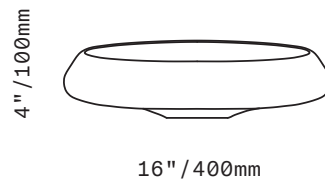

Made entirely without the use of moulds, SkLO Expand Bowls are intentionally irregular and highly organic, to showcase both the skill it takes to produce them, yet tell a story about their handmade origins.

All glass dimensions are approximate – handblown glass dimensions vary by nature and intent

Made in the Czech Republic

CH176 [---]

Glass colors

Expand Bowl

- Olivin [OLV]
- Plum [PLM]
- Smoke [SMK]