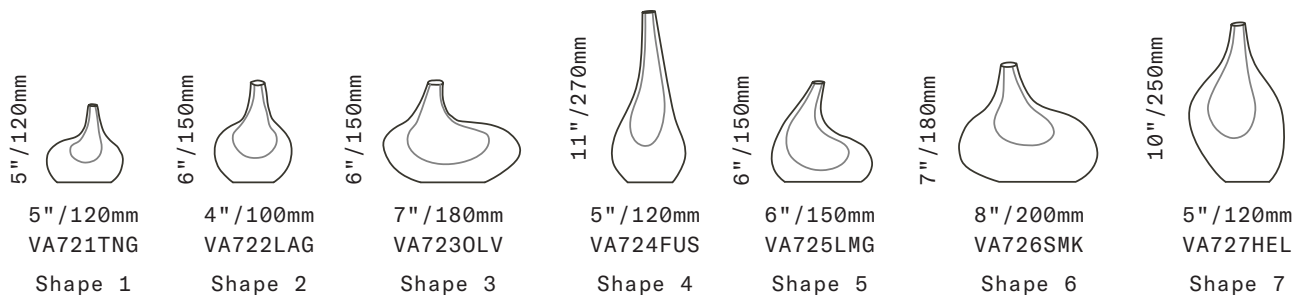

SkLO

Droplet

VESSEL

From left: Shape 3, Shape 2, Shape 7, Shape 6, Shape 5, Shape 4, Shape 1

SkLO Droplet Vessels are a collection of seven small-to medium-sized vessels, each unique in shape and color. The vessels are asymmetrical, each a mass of solid glass around a complementary shaped void of transparent color. While the Droplet Vessels work individually, they are meant to be displayed in groups, and they are available as a set of all 7.

Seven vessels in seven colors, only as shown

All glass dimensions are approximate – handblown glass dimensions vary by nature and intent

Made in the Czech Republic

VA721TNG
VA722LAG
VA723OLV
VA724FUS
VA725LMG
VA726SMK
VA727HEL
VA720MIX

Shape 1
Shape 2
Shape 3
Shape 4
Shape 5
Shape 6
Shape 7
Set of 7

- Tangerine
- Lagoon
- Olivin
- Fuchsia
- Lemon Green
- Smoke
- Heliotrope