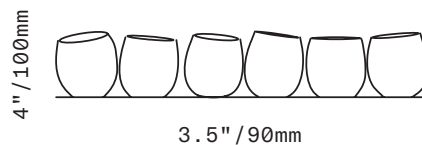

## Drink

CUP

*From left: Opaque Blue Palette, Transparent Blue Palette*

*From left: Opaque Red Palette, Transparent Red Palette*

Drink is a collection of minimal glassware with a focus on color. Available in sets of four, in four palettes of either opaque or transparent glass colors. Drink are intentionally irregular, with a distinct off-center attitude that identifies them as skillfully handmade. Each is individually handblown, no two are exactly alike.

All glass dimensions are approximate – handblown glass dimensions vary by nature and intent

Made in the Czech Republic

CU101 [---]

Glass colors

Drink Cup

- Opaque Blue Palette [POB]
- Transparent Blue Palette [PTB]
- Opaque Red Palette [POR]
- Transparent Red Palette [PTR]