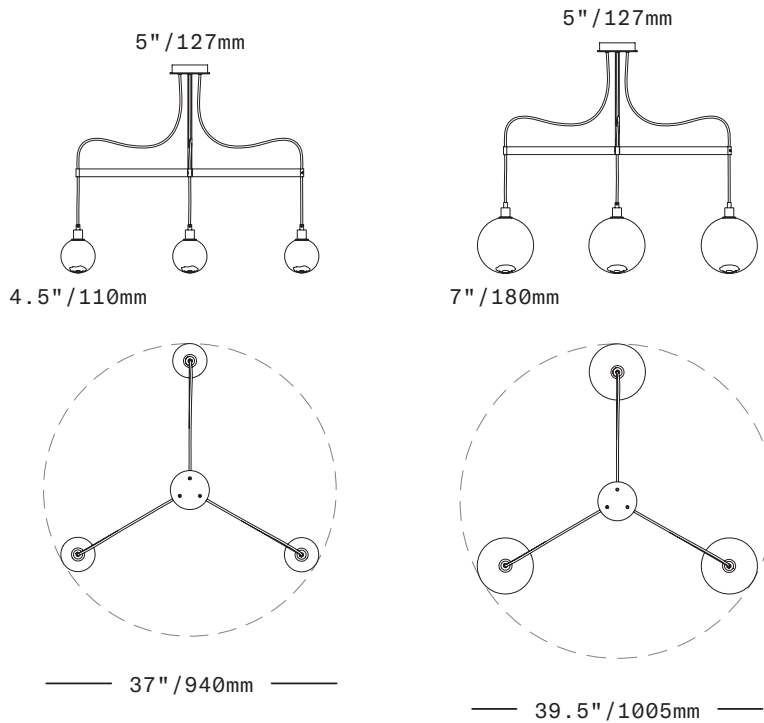

## Drape Arm 3

CHANDELIER

The Drape Arm 3 Chandelier consists of 3 individual pendants suspended from a 3-spoke brass armature suspended from a single canopy. Available in two different glass sizes, each individual pendant is a lit sphere of handblown Czech glass suspended on a fabric-wrapped electrical cord. The exposed cords leave the canopy and pass through the individual arms. The glass diffusers feature the signature SkLO double-dipped, fire-polished mouths which show where the glass is broken from the blower's pipe, making each unique.

UL listed suitable for dry and damp locations (US & Canada)

Sockets 120V G9 7W Max

LED bulbs included

Glass available in two sizes

Requires recessed electrical box for installation

Standard canopy does NOT accommodate sloped ceilings or swagging of this light – other canopy options are available at additional cost – see Canopy Variants specification sheet

Specify rigid brass tube stem length – Rigid brass tube stems are not field adjustable

Stem lengths over 48"/1220mm available at additional cost

Standard cord length 72"/1800mm – field adjustable – longer lengths available at additional cost

Fixture weights (approximate): 15lbs/7kg (LT360)  
20lbs/9kg (LT359)

All glass dimensions are approximate – handblown glass dimensions vary by nature and intent

Made in the Czech Republic

LT360 [---][--] 4.5"/110mm glass  
LT359 [---][--] 7"/180mm glass