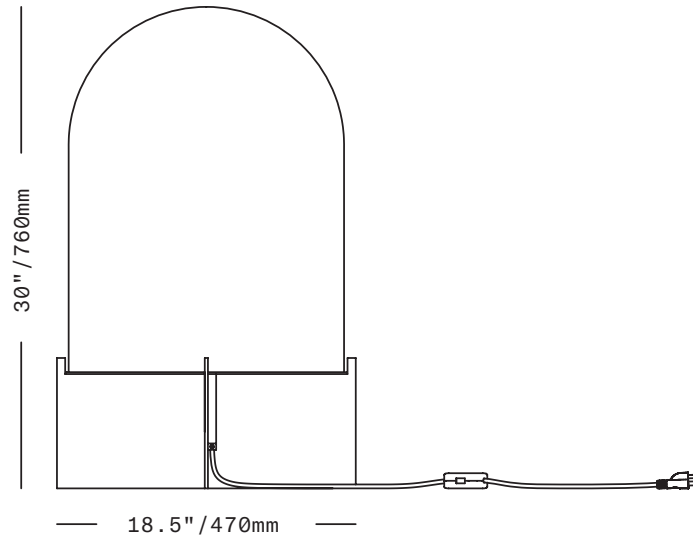

## Dome

LIGHT

A large dome of handblown Czech glass with a frosted finish rests atop a custom base made of vertical solid brass plates. A brass ring fits onto the base as a seat for the glass dome. Imposing in size, it can work on large furniture, or the floor, depending on the decor. While large, the softness of the frosted glass and minimal presence of the base make it approachable and compelling.

UL listed suitable for dry locations only (US & Canada)

Socket 120V E26 60W Max

LED bulb included

72"/1800mm black fabric-wrapped cord with in-line switch

All glass dimensions are approximate – handblown glass dimensions vary by nature and intent