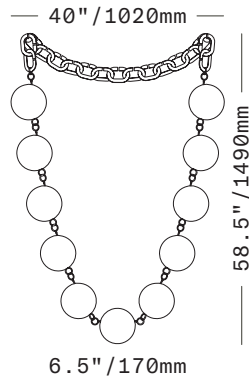

SkLO

Bead Chain 11

WALLPIECE

Plum with chain in Brushed Brass finish

A large wallpiece sculpture with oversized glass beads suspended along a length of brass links. With an expressive brass chain across the top, the wallpiece is suspended from two points on custom hardware (included). The piece drapes dramatically, a stylish wall sculpture.

All glass dimensions are approximate – handblown glass dimensions vary by nature and intent

Made in the Czech Republic

SC550 [---][--]

Bead Chain 11 Wallpiece

Glass colors

- Alabaster [ALB]
- Plum [PLM]
- Smoke [SMK]