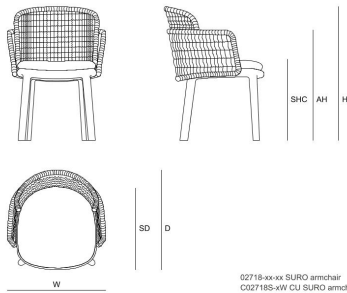

TRIBÙ

SURO chair

TECHNICAL DETAILS

Net weight

11.4 kg

SHIPPING

DIMENSIONS

Depth (D)	62.0 cm
Height (H)	83.5 cm
Seat height with cushion (SHC)	51.0 cm
Width (W)	61.0 cm
Armrest height (AH)	69.0 cm
Seat depth (SD)	51.0 cm
Seat height without cushion (SH)	44.0 cm
Seat width (SW)	50.0 cm

COLOUR OPTIONS FRAME

T-teak

COLOUR OPTIONS WEAVE

10-linen