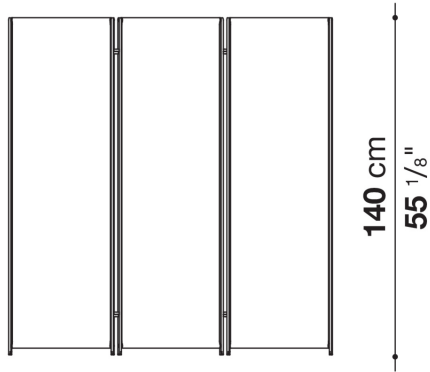

Technical drawings

QLPV3