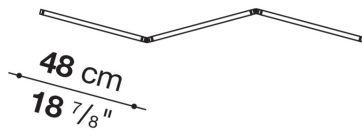

Technical drawings

QLPV3