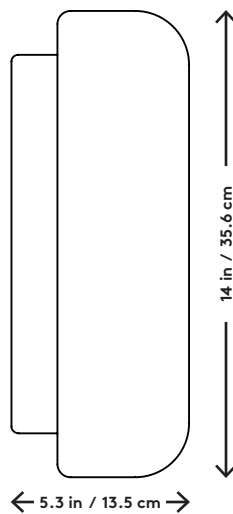

UPON ORDERING THIS FIXTURE
Specify the destination country.