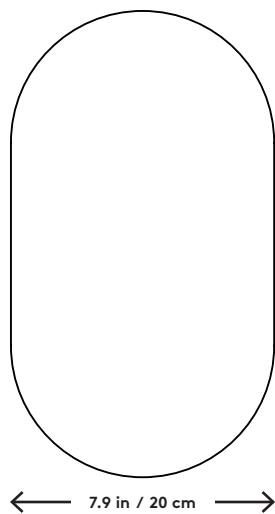

UPON ORDERING THIS FIXTURE
Specify the destination country.