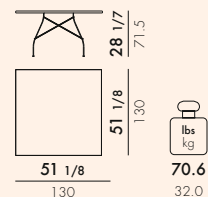

4560
Polyester lacquered top
Chrome-plated steel frame

UNIT PRICE **3,305.00** \$

FRAME
Chrome-plated steel

4567
Polyester lacquered top
Gold-plated steel frame

UNIT PRICE **3,565.00** \$

4570
Scratch-proof laminated top
Chrome-plated steel frame

UNIT PRICE **2,555.00** \$

TOP
MDF polyester lacquered

4560/4562/4567/4569

4562
Polyester lacquered top
Chrome-plated steel frame

UNIT PRICE **4,090.00** \$

Scratch-proof laminated
4570

4569
Polyester lacquered top
Gold-plated steel frame

UNIT PRICE **4,350.00** \$

GLASS TOP
MDF polyester lacquered with glass top

4572/4579

4572
Glass top
Chrome-plated steel frame

UNIT PRICE **4,285.00** \$

4579
Glass top
Gold-plated steel frame

UNIT PRICE **4,875.00** \$

*adjustable foot

Model	Top	Weight (lbs/kg)	Volume (cm³)	Volume (inches³)	Dimensions (cm)	Dimensions (inches)
4560/4567	1 top	79.2/35.9	0.135	139X7X139	54 3/4 X 23/4 X 54 3/4	31 1/2 X 29 1/8 X 7 1/8
	1 frame	18.5/8.39	0.107	80X74X18		
4570	1 top	80.5/36.5	0.135	139X7X139	54 3/4 X 23/4 X 54 3/4	31 1/2 X 29 1/8 X 7 1/8
	1 frame	18.5/8.39	0.107	80X74X18		
4562/4569	1 top	86/39.0	0.211	204X8X129	80 3/8 X 31/8 X 50 3/4	31 1/2 X 29 1/8 X 7 1/8
	1 frame	18.5/8.39	0.107	80X74X18		
4572/4579	1 top	94.8/43.0	0.211	204X8X129	80 3/8 X 50 3/4 X 31/8	31 1/2 X 29 1/8 X 7 1/8
	1 frame	18.5/8.39	0.107	80X74X18		