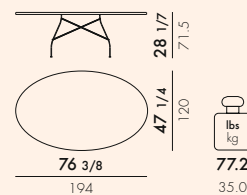

UNIT PRICE **2,555.00** \$

TOP
MDF polyester lacquered

4560/4562/4567/4569

4562
Polyester lacquered top
Chrome-plated steel frame

UNIT PRICE **4,090.00** \$

Scratch-proof laminated
4570

4569
Polyester lacquered top
Gold-plated steel frame

UNIT PRICE **4,350.00** \$

GLASS TOP
MDF polyester lacquered with glass top

4572/4579

4572
Glass top
Chrome-plated steel frame

UNIT PRICE **4,285.00** \$

4579
Glass top
Gold-plated steel frame

UNIT PRICE **4,875.00** \$

*adjustable foot

Model	Top	Weight (lbs/kg)	Volume (cm³)	Volume (inches³)	Dimensions (cm)	Dimensions (inches)
4560/4567	1 top	79.2/35.9	0.135	139X7X139	54 3/4 X 23/4 X 54 3/4	31 1/2 X 29 1/8 X 7 1/8
	1 frame	18.5/8.39	0.107	80X74X18		
4570	1 top	80.5/36.5	0.135	139X7X139	54 3/4 X 23/4 X 54 3/4	31 1/2 X 29 1/8 X 7 1/8
	1 frame	18.5/8.39	0.107	80X74X18		
4562/4569	1 top	86/39.0	0.211	204X8X129	80 3/8 X 31/8 X 50 3/4	31 1/2 X 29 1/8 X 7 1/8
	1 frame	18.5/8.39	0.107	80X74X18		
4572/4579	1 top	94.8/43.0	0.211	204X8X129	80 3/8 X 50 3/4 X 31/8	31 1/2 X 29 1/8 X 7 1/8
	1 frame	18.5/8.39	0.107	80X74X18		