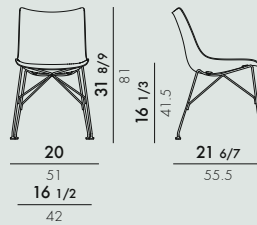

P/WOOD 2019

Design Philippe Starck

4911 ★ CC/SN
h. seat 17 1/8" - Basic Veneer
4912
h. seat 17 1/8" - Slatted Ash

lbs
kg
11.6
5.3

UNIT PRICE **745.00** \$

UNIT PRICE **1,095.00** \$

5911
h. seat 16 1/3" - Basic Veneer
5912
h. seat 16 1/3" - Slatted Ash

lbs
kg
11.6
5.3

UNIT PRICE **745.00** \$

UNIT PRICE **1,095.00** \$

SEAT

Curved 3D wood

FRAME

Chrome-plated or painted steel

Basic Veneer

4911/4912	1	17.4/7.9	0.265	53X57X88	20 6/7 X 22 4/9 X 34 2/3
5911/5912	1	17.4/7.9	0.265	53X57X88	20 6/7 X 22 4/9 X 34 2/3