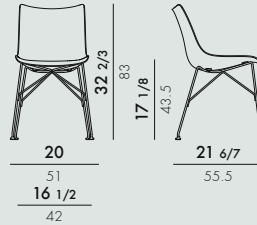

P/WOOD 2019

Design Philippe Starck

4911 ★ CC/SN
h. seat 17 1/8" - Basic Veneer
4912
h. seat 17 1/8" - Slatted Ash

lbs
kg
11.6
5.3

UNIT PRICE **745.00** \$

UNIT PRICE **1,095.00** \$

5911
h. seat 16 1/3" - Basic Veneer
5912
h. seat 16 1/3" - Slatted Ash

lbs
kg
11.6
5.3

UNIT PRICE **745.00** \$

UNIT PRICE **1,095.00** \$

SEAT

Curved 3D wood

FRAME

Chrome-plated or painted steel

Basic Veneer

4911/4912	1	17.4/7.9	0.265	53X57X88	20 6/7 X 22 4/9 X 34 2/3
5911/5912	1	17.4/7.9	0.265	53X57X88	20 6/7 X 22 4/9 X 34 2/3