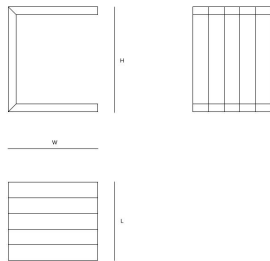

TRIBÙ

PURE c-table

DESIGNER
ANDREI MUNTEANU

ART N°
01285

MATERIALS

- Frame in a-grade plantation teak from East-Java, every log is handpicked during the cutting process of the tree.

TRIBÙ

PURE c-table

TECHNICAL DETAILS

Net weight 10.0 kg

SHIPPING

Box 1 44x37x49cm 0.08 m3 12.7 kg

DIMENSIONS

Height (H) 48.0 cm

Clearance under table (CT) 40.0 cm

Length (L) 40.0 cm

Width (W) 35.0 cm

FEATURES

- no assembly required

PROTECTIVE COVER

- Covers in PU-breathable material. Colour grey.

COLOUR OPTIONS FRAME

T-teak