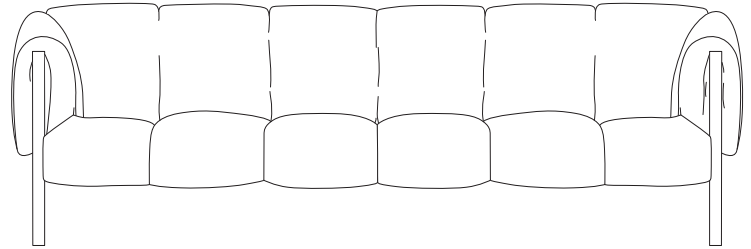

3 Seater sofa

Designer
Patricia Urquiola

Collection
Plumon

Reference
KSA800200

1/2

cm/inch

Plumon is based on the concept of clothing, on dressing and undressing furniture.

For Plumon, Urquiola designs a light structure, on which a tailored and padded dress is 'moored', wrapped. This ribbed padding, characterized by stitching, as well as being an aesthetic figure, fulfills the comfort of the product. It is the fit that guides the aesthetics. With a few simple gestures, the dress is placed on the rigid teak structure and embraces it. An extreme ease of use that becomes a real plus for an outdoor collection.

96/37,7

77/25,5

cm/inch

236,6/93,1

kettal