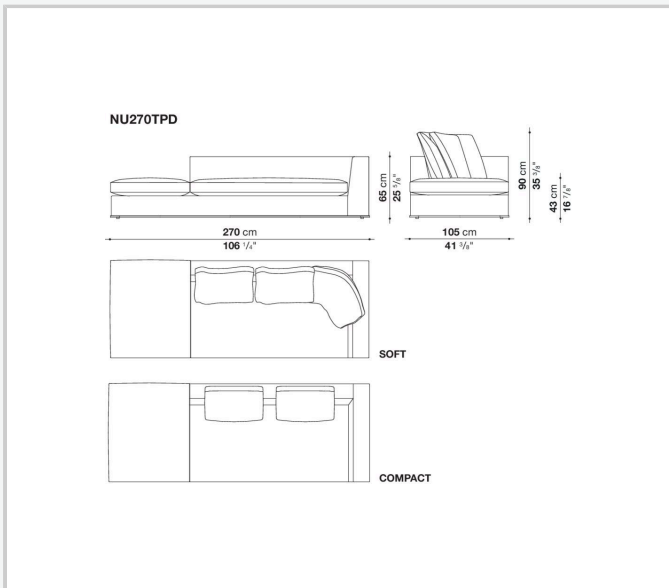

Technical drawings