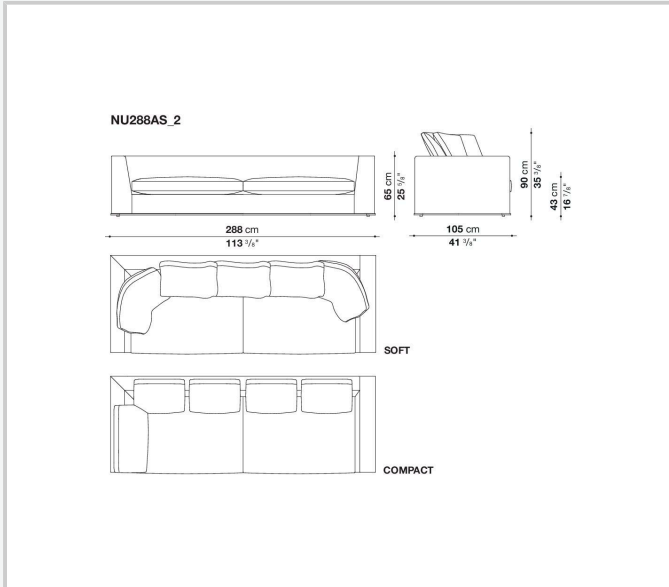

Technical drawings