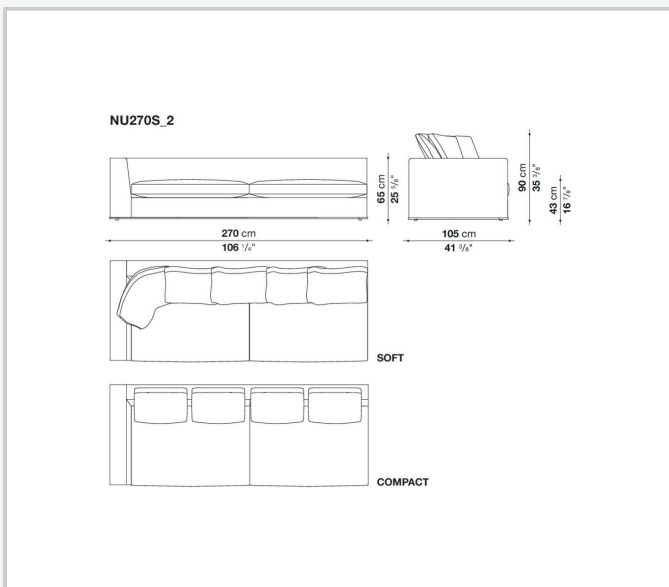

Technical drawings