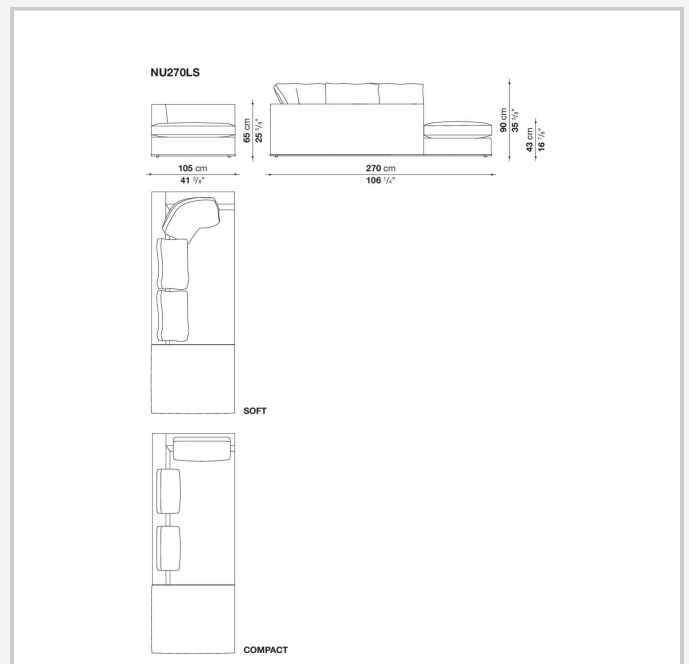

Technical drawings