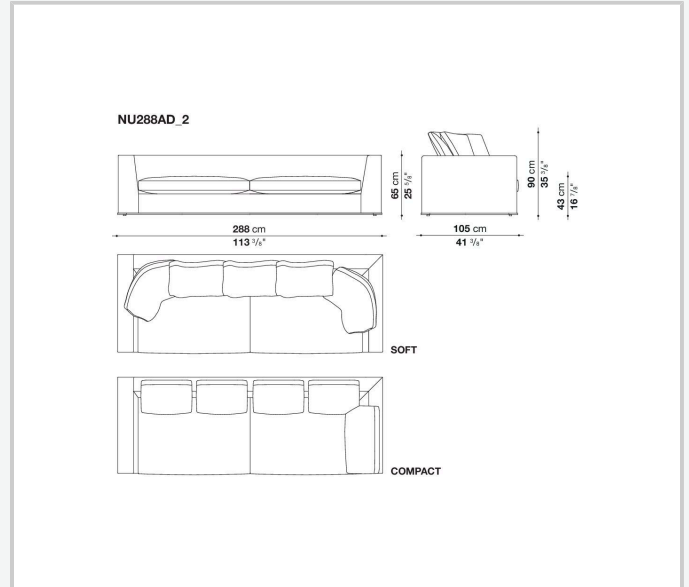

Technical drawings