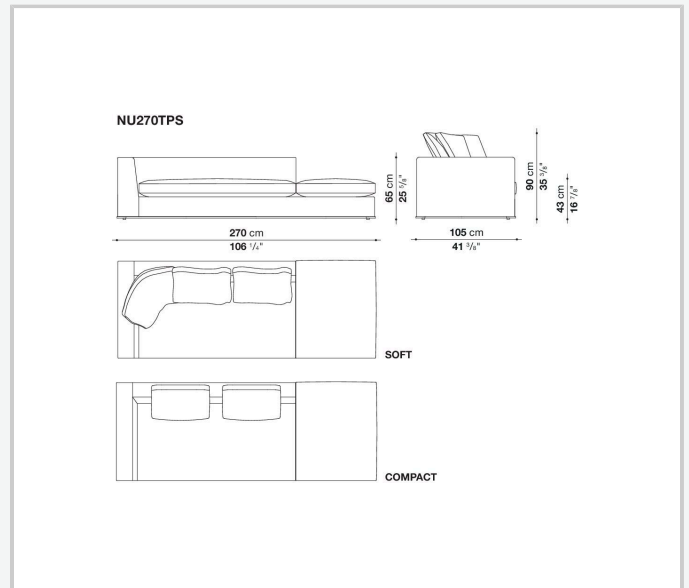

Technical drawings