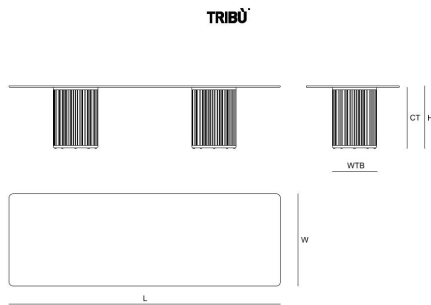

TRIBÙ

OTTO dining table rectangular

TECHNICAL DETAILS

Net weight 0.0 kg

SHIPPING

DIMENSIONS

Clearance under table (CT)	73.0 cm
Height (H)	74.7 cm
Distance between inner legs (DL)	110.0 cm
Length (L)	320.0 cm
Width (W)	110.0 cm
Width table base (WTB)	52.5 cm