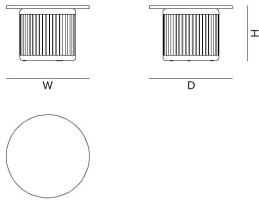

TRIBÙ

OTTO low tables

TECHNICAL DETAILS

Net weight 0.0 kg

DIMENSIONS

Diameter (DM) 90.0 cm

Height (H) 32.0 cm

SHIPPING

COLOUR OPTIONS FRAME

T-teak

COLOUR OPTIONS BASE

T-teak

COLOUR OPTIONS TABLE TOP

T-teak