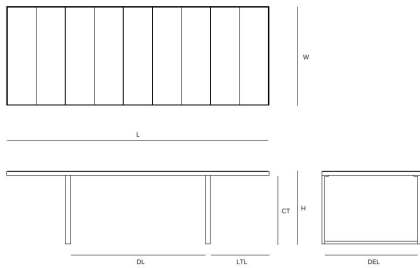

TECHNICAL DETAILS

Net weight 0.0 kg

SHIPPING

FEATURES

- 10+2 seats

DIMENSIONS

Clearance under table (CT)	69.0 cm
Height (H)	74.0 cm
Distance between inner legs (DL)	199.0 cm
Length (L)	352.0 cm
Length from table end to leg (LTL)	71.0 cm
Width (W)	99.0 cm

COLOUR OPTIONS FRAME

89-wengé

00-white

COLOUR OPTIONS TABLE TOP

L10-linen

L70-ocean