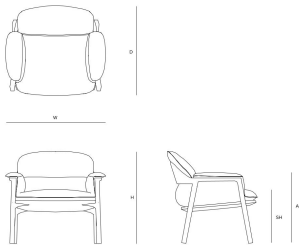

### DIMENSIONS

Depth (D) 71.0 cm

Height (H) 70.0 cm

Seat height with cushion (SHC) 44.0 cm

Width (W) 74.0 cm

Armrest height (AH) 55.0 cm

Seat height without cushion (SH) 37.0 cm