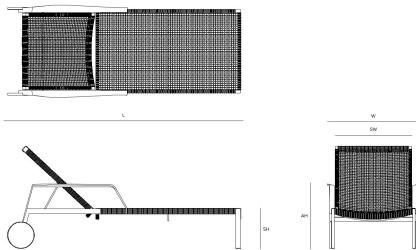

TRIBÙ

NODI lounger

TECHNICAL DETAILS

Net weight 47.0 kg

SHIPPING

Box 1 203x85x61cm 1.1 m3 48.6 kg

FEATURES

- no assembly required
- Adjustable
- on wheels

PROTECTIVE COVER

- Covers in PU-breathable material. Colour grey.

DIMENSIONS

Length (L) 195.0 cm

Seat height with cushion (SHC) 38.0 cm

Width (W) 75.0 cm

Armrest height (AH) 52.0 cm

Seat height without cushion (SH) 33.0 cm