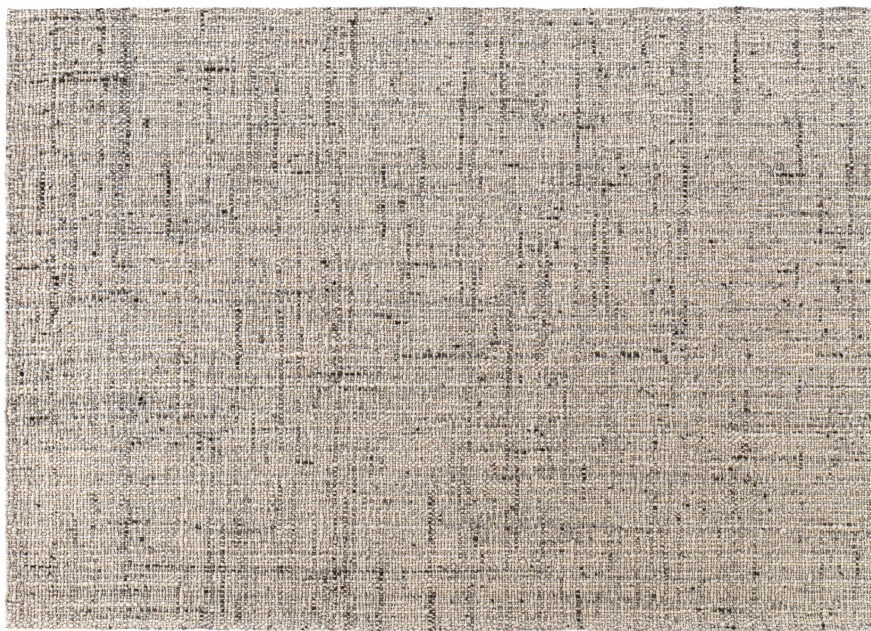

## Description

---

Milos is a handmade pure wool carpet. It is available in a rectangular version in three standard sizes, with the possibility of having it also made to measure. Two the colours to choose from.

## Technical information

---

**Material (upper side)**

100% wool

**Material (lower side)**

90% cotton and 10% polyester