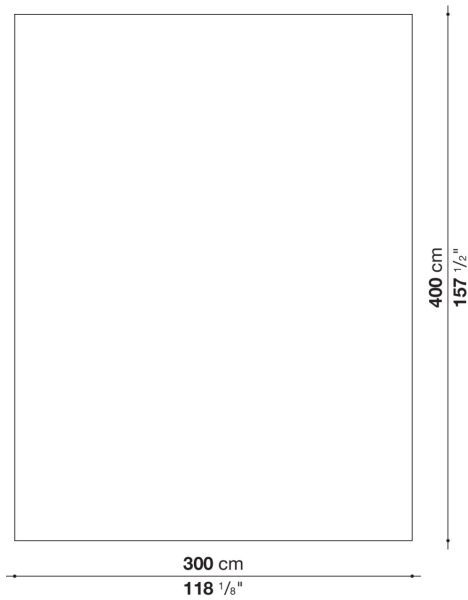

## Description

---

Milos is a handmade pure wool carpet. It is available in a rectangular version in three standard sizes, with the possibility of having it also made to measure. Two the colours to choose from.

## Technical information

---

**Material (upper side)**

100% wool

**Material (lower side)**

90% cotton and 10% polyester

# Technical drawings

**ML2T**

**ML3T**

**ML4T**

**MLT**