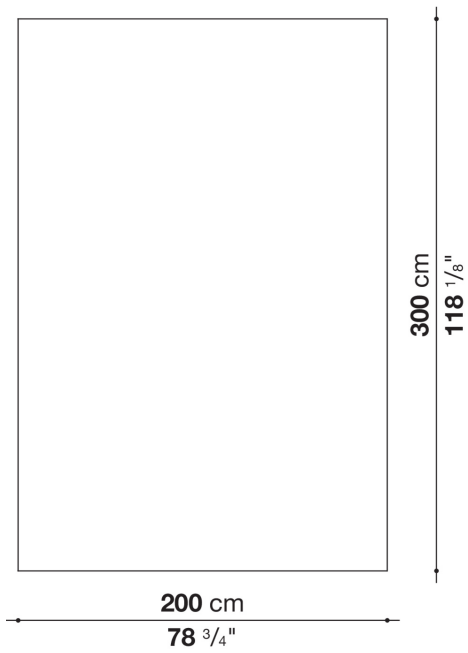

Technical drawings

ML2T