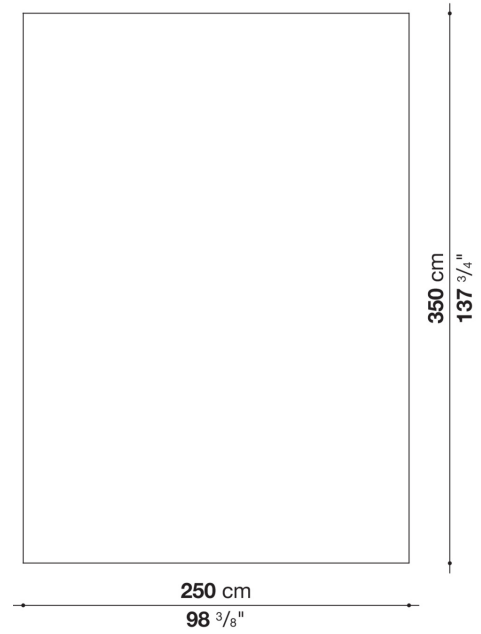

## Description

---

Milos is a handmade pure wool carpet. It is available in a rectangular version in three standard sizes, with the possibility of having it also made to measure. Two the colours to choose from.

## Technical information

---

**Material (upper side)**

100% wool

**Material (lower side)**

90% cotton and 10% polyester

# Technical drawings

**ML2T**

**ML3T**

**ML4T**

**MLT**