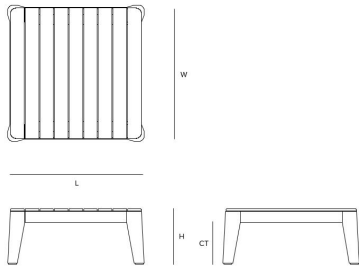

TRIBÙ

MOOD coffee table

TECHNICAL DETAILS

Net weight 11.7 kg

SHIPPING

Box 1 0x0x0 0.00 m3 0.00 kg

DIMENSIONS

Height (H) 28.0 cm

Length (L) 66.0 cm

Seat height with cushion (SHC) 43.0 cm

Width (W) 66.0 cm

FEATURES

- assembly required

PROTECTIVE COVER

- Covers in PU-breathable material. Colour grey.

COLOUR OPTIONS FRAME