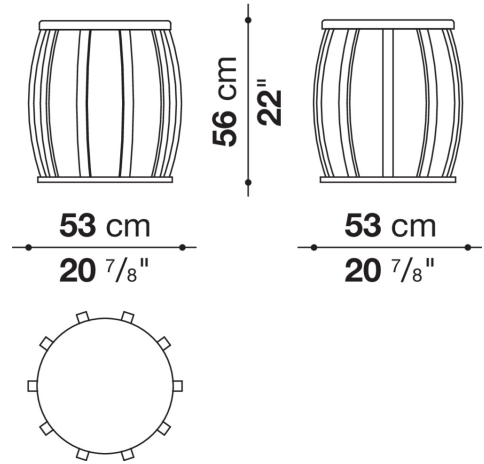

Technical information

Top (SM40T-SM53T-SM40P)

solid wood

Top (SM80T)

solid wood and veneered wood particles panel

Tray (SM47V)

structural expanded polyurethane foam or solid wood and MDF wood fibre panel

Frame

solid wood

Feet

plastic material

Technical drawings

SM40T

SM53T

SM47V

SM80T