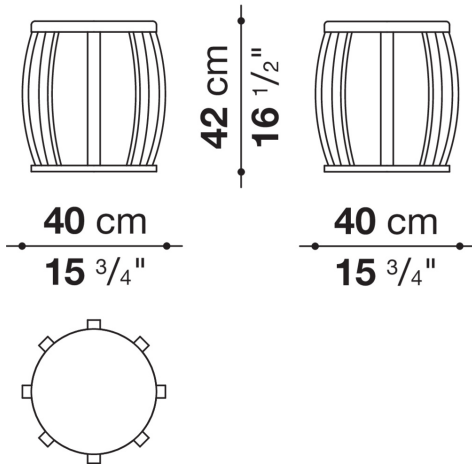

Technical drawings

SM40T