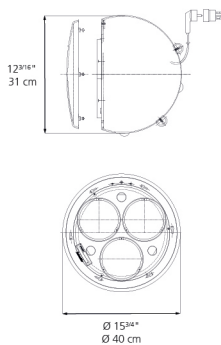

Dimensions

Packaging

1 Box

1 x 24-1/8" x 24-1/8" x 24-1/8" / 22.49 lbs - 61 cm x 61 cm x 61 cm / 10.2 kg

Light distribution

Diffused

Luminaire weight

10.14 lbs / 4.6 kg