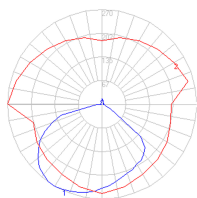

### Dimensions

### Packaging

2 Boxes

1 x 14-1/4" x 8-3/8" x 44-3/16" / 5.22 lbs - 36 cm x 21 cm x 112 cm / 2.37 kg

1 x 11-7/8" x 11-7/8" x 4-1/4" / 9.7 lbs - 30 cm x 30 cm x 10.5 cm / 4.4 kg

### Light distribution

Direct

Red = Max Cd. Through Vertical plane

Blue = Max Cd. Through Horizontal plane