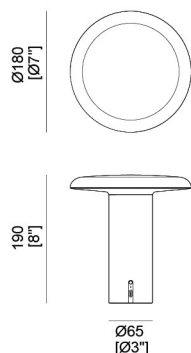

Colors & Finishes

Materials

- Aluminum body

Features & Accessories

- USB-C Port
- 3 intensity levels
- up to 20 hours autonomy
- up to 2.5W
- 4 hours fast charge

Dimensions

Packaging

1 Box

Light distribution

Diffused

Red = Max Cd. Through Vertical plane

Blue = Max Cd. Through Horizontal plane

Luminaire weight

0 lbs / 0 kg

Warranty

5 year limited warranty