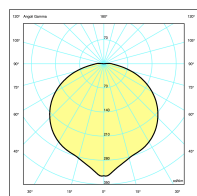

Light distribution

Diffused

Red = Max Cd. Through Vertical plane

Blue = Max Cd. Through Horizontal plane

Luminaire weight

0 lbs / 0 kg

Warranty

5 year limited warranty