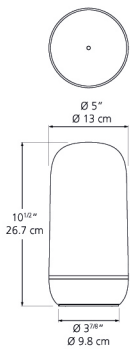

Dimensions

Packaging

1 Box

1 x 14-5/16" x 6-11/16" x 6-13/16" / 3.2 lbs - 36.2 cm x 16.7 cm x 17 cm / 1.45 kg

Light distribution

Diffused

Luminaire weight

1.92 lbs / .87 kg