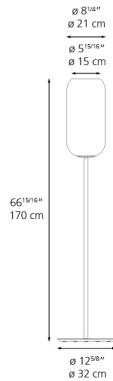

Lamp type	LED-T (Non Integrated) ONLY
Lamp	max 22W E26/A19
Lamp Included	No
Control type	DIMMABLE (On Cord)
Input Voltage	120V
Power consumption	22W
Ballast	N/A

Colors & Finishes

- Transparent (Diffuser)
- Blue (Gradient)
- Chrome (Stem & base)

Materials

- Diffuser in handblown glass
- Stem & base in chrome metal

Features & Accessories

Dimensions

Light distribution

Diffused

Luminaire weight

23.92 lbs / 10.85 kg

Packaging

3 Boxes

1 x 63-7/8" x 7-3/16" x 5-5/8" / 5.73 lbs - 162 cm x 18 cm x 14 cm / 2.6 kg

1 x 24-1/8" x 16-1/4" x 12-11/16" / 8.4 lbs - 61 cm x 41 cm x 32 cm / 3.81 kg

1 x 20-3/16" x 19" x 2-5/8" / 16.78 lbs - 51 cm x 48 cm x 6.5 cm / 7.61 kg