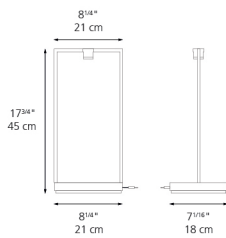

Colors & Finishes

Black

Materials

- Structure in aluminum

Features & Accessories

- Three light intensities: 2.3W, 1.2W, 0.5W (8/11/26 hours battery life)
- 3 hours fast charge
- (Lithium) Li-On rechargeable battery
- USB port

Dimensions

Packaging

1 Box

1 x 10-15/16" x 9-5/16" x 20-3/4" / 4.32 lbs - 27.5 cm x 23.5 cm x 52.5 cm / 1.96 kg

Light distribution

Direct

Luminaire weight

2.31 lbs / 1.05 kg