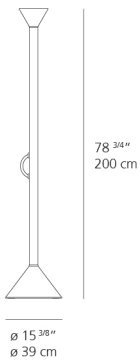

Callimaco floor LED 2700K

SPECIFICATIONS

A0111W05

Design By

Ettore Sottsass

Collection

Design

Specifications

Delivered lumens	2951.5lm
Light output ratio	65.6lm/W
Power consumption	35W
Led type	35W C.O.B.*
CCT (Correlated Color Temperature)	2700K
CRI (Color Rendering Index)	>90
Life expectancy	50000Hrs
Control type	DIMMABLE (On Body)
Input Voltage	120V
Driver	N/A

Colors & Finishes

- Red (Diffuser)
- Yellow (Body)
- Grey (Base)

Materials

- Body in aluminum
- Diffuser in steel
- Handle in polished chrome
- Base in steel

Features & Accessories

- Interchangeable plug options accommodate most electrical outlets for global diversity

Dimensions

Packaging

2 Boxes

1 x 12-11/16" x 12-11/16" x 12-1/2" / 12.13 lbs - 32 cm x 32 cm x 194 cm / 5.5 kg

1 x 19" x 19" x 14-11/16" / 10.8 lbs - 48 cm x 48 cm x 37 cm / 4.9 kg

Light distribution

Indirect