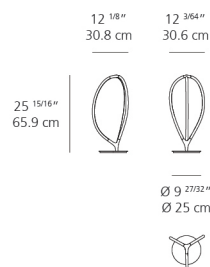

### Materials

- Structure constructed of aluminum and silicone

### Dimensions

### Packaging

1 Box

1 x 29-1/4" x 15-13/16" x 16-7/16" / 18.63 lbs - 74 cm x 40 cm x 41.5 cm / 8.45 kg

### Luminaire weight

11.57 lbs / 5.25 kg