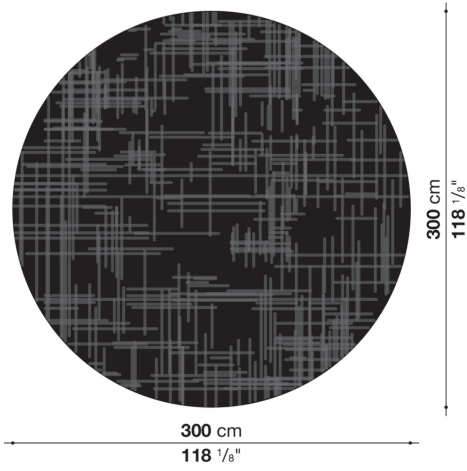

## Description

---

Carpets in 100% Botanical Silk in six colours. Available in a round version in one dimension or in rectangular version in three sizes. Both typologies, round and rectangular, can be made to measure.

# Technical drawings

TS1

TS2

TS3

TS4

**TS1R**

**TS**