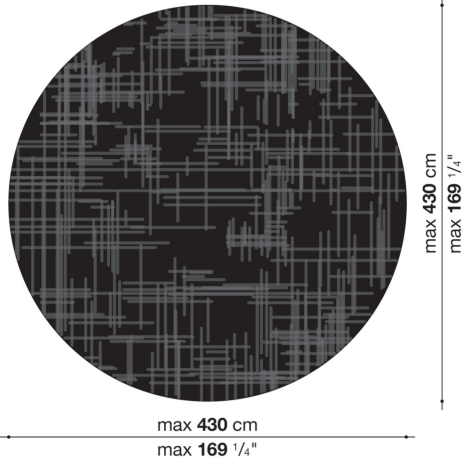

## Description

---

Carpets in 100% Botanical Silk in six colours. Available in a round version in one dimension or in rectangular version in three sizes. Both typologies, round and rectangular, can be made to measure.

# Technical drawings

TS1

TS2

TS3

TS4

**TS1R**

**TS**