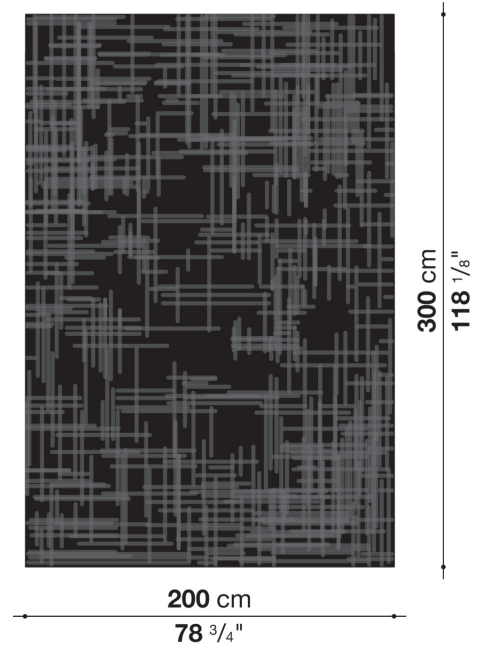

## Description

---

Carpets in 100% Botanical Silk in six colours. Available in a round version in one dimension or in rectangular version in three sizes. Both typologies, round and rectangular, can be made to measure.

# Technical drawings

TS1

TS2

TS3

TS4

**TS1R**

**TS**