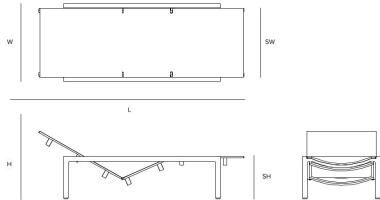

TRIBÙ

ILLUM lounge

TECHNICAL DETAILS

Net weight 25.0 kg

SHIPPING

Box 1 202x73x42cm 0.6 m3 31 kg

FEATURES

- no assembly required

PROTECTIVE COVER

- Covers in PU-breathable material. Colour grey.

DIMENSIONS

Length (L) 200.0 cm

Seat height with cushion (SHC) 42.0 cm

Width (W) 70.0 cm

Seat height without cushion (SH) 39.0 cm

Distance between inner legs (DL) 141.0 cm