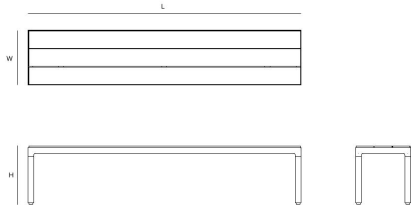

TRIBÙ

ILLUM bench

TECHNICAL DETAILS

Net weight 0.0 kg

SHIPPING

Box 1	218x47x17	0.17 m3	20.50 kg
Box 2	216x45x4	0.04 m3	27.00 kg

DIMENSIONS

Depth (D)	43.0 cm
Height (H)	45.0 cm
Width (W)	212.0 cm
Seat height with cushion (SHC)	47.0 cm

FEATURES

- assembly required

PROTECTIVE COVER

- Covers in PU-breathable material. Colour grey.

COLOUR OPTIONS FRAME

10-linen 89-wengé 00-white

COLOUR OPTIONS SEAT

T-teak