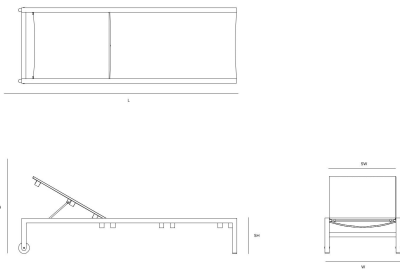

TRIBÙ

FORUM lounge

TECHNICAL DETAILS

Net weight 15.0 kg

SHIPPING

Box 1 200x70x35cm 0.5 m3 20.6 kg

DIMENSIONS

Length (L) 195.0 cm

Seat height with cushion (SHC) 37.0 cm

Width (W) 68.0 cm

Seat height without cushion (SH) 32.0 cm

FEATURES

- no assembly required
- Cover available
- Adjustable
- BIFMA X5-range
- EN 1022:2005 6
- EN 581-1:2006
- EN581-2:2009 B
- EN581-2:2009 Annex A

PROTECTIVE COVER

- Covers in PU-breathable material. Colour grey.

COLOUR OPTIONS FRAME

10-linen

89-wengé

00-white

COLOUR OPTIONS SEAT SUPPORT

89-wengé