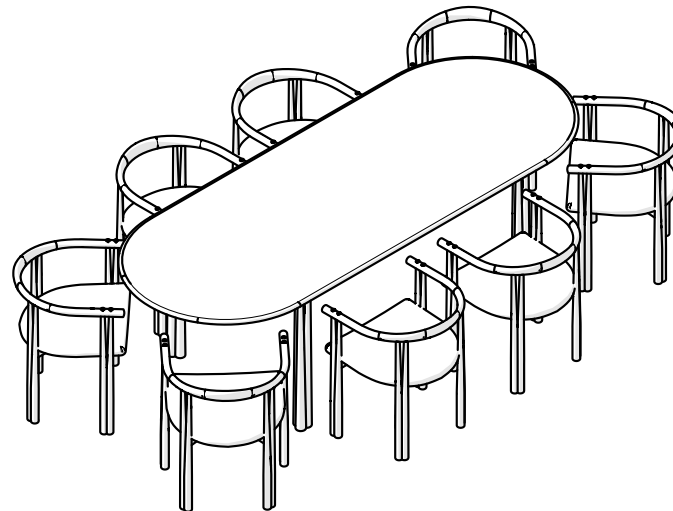

SHOWN WITH 6 ELLIOT DINING CHAIRS

ALONG LENGTH EDGE OF CHAIR TO TABLE LEG: 28cm | 11"

051M ELLIOT OBLONG TABLE 250 × 95 cm | 98 2/5 × 37 2/5 "

SHOWN WITH 6 ELLIOT DINING CHAIRS IN A RESIDENCE IN SEOUL, KOREA

051M ELLIOT OBLONG TABLE

250 × 95 cm | 98 2/5 × 37 2/5 "

DISTANCE BETWEEN TABLE LEGS: 128cm | 50 2/5"

SHOWN WITH 6 ELLIOT DINING CHAIRS

ALONG LENGTH BETWEEN CHAIRS: 10CM | 4" • EDGE OF CHAIR TO TABLE LEG: 3cm | 1 1/5"

SHOWN WITH 8 ELLIOT DINING CHAIRS

ALONG LENGTH BETWEEN CHAIRS: 10CM | 4" • EDGE OF CHAIR TO TABLE LEG: 3cm | 1 1/5"

051L ELLIOT OBLONG TABLE

290 × 95 cm | 114 1/5 × 37 2/5 "

DISTANCE BETWEEN TABLE LEGS: 168cm | 66 1/8"