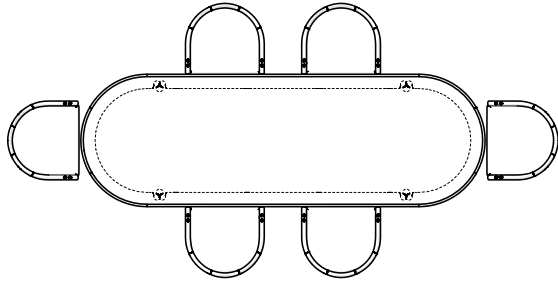

051M ELLIOT OBLONG TABLE

250 × 95 cm | 98 2/5 × 37 2/5 "

DISTANCE BETWEEN TABLE LEGS: 128cm | 50 2/5"

SHOWN WITH 6 ELLIOT DINING CHAIRS

ALONG LENGTH BETWEEN CHAIRS: 10CM | 4" • EDGE OF CHAIR TO TABLE LEG: 3cm | 1 1/5"

SHOWN WITH 8 ELLIOT DINING CHAIRS

ALONG LENGTH BETWEEN CHAIRS: 10CM | 4" • EDGE OF CHAIR TO TABLE LEG: 3cm | 1 1/5"

051L ELLIOT OBLONG TABLE

290 × 95 cm | 114 1/5 × 37 2/5 "

DISTANCE BETWEEN TABLE LEGS: 168cm | 66 1/8"

SHOWN WITH 6 ELLIOT DINING CHAIRS

ALONG LENGTH BETWEEN CHAIRS: 26CM | 10 1/4" • EDGE OF CHAIR TO TABLE LEG: 14cm | 5 1/2"

SHOWN WITH 8 ELLIOT DINING CHAIRS

ALONG LENGTH BETWEEN CHAIRS: 26CM | 10 1/4" • EDGE OF CHAIR TO TABLE LEG: 14cm | 5 1/2"

051LZ ELLIOT OBLONG TABLE

270.5 × 110.5 cm | 106 1/2 × 43 1/2 "

DISTANCE BETWEEN TABLE LEGS: 133cm | 52 2/5"

SHOWN WITH 6 ELLIOT DINING CHAIRS

ALONG LENGTH BETWEEN CHAIRS: 26CM | 10 1/4" • EDGE OF CHAIR TO TABLE LEG: 14cm | 5 1/2"