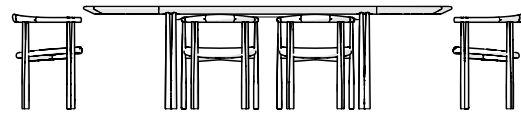

SHOWN WITH 6 ELLIOT DINING CHAIRS

ALONG LENGTH BETWEEN CHAIRS: 26CM | 10 1/4" • EDGE OF CHAIR TO TABLE LEG: 14cm | 5 1/2"

SHOWN WITH 8 ELLIOT DINING CHAIRS

ALONG LENGTH BETWEEN CHAIRS: 26CM | 10 1/4" • EDGE OF CHAIR TO TABLE LEG: 14cm | 5 1/2"

051LZ ELLIOT OBLONG TABLE

270.5 × 110.5 cm | 106 1/2 × 43 1/2 "

DISTANCE BETWEEN TABLE LEGS: 133cm | 52 2/5"

SHOWN WITH 6 ELLIOT DINING CHAIRS

ALONG LENGTH BETWEEN CHAIRS: 26CM | 10 1/4" • EDGE OF CHAIR TO TABLE LEG: 14cm | 5 1/2"

SHOWN WITH 8 ELLIOT DINING CHAIRS

ALONG LENGTH BETWEEN CHAIRS: 26CM | 10 1/4" • EDGE OF CHAIR TO TABLE LEG: 14cm | 5 1/2"

051G ELLIOT OBLONG TABLE

310 × 95 cm | 122 × 37 2/5 "

DISTANCE BETWEEN TABLE LEGS: 188cm | 74"