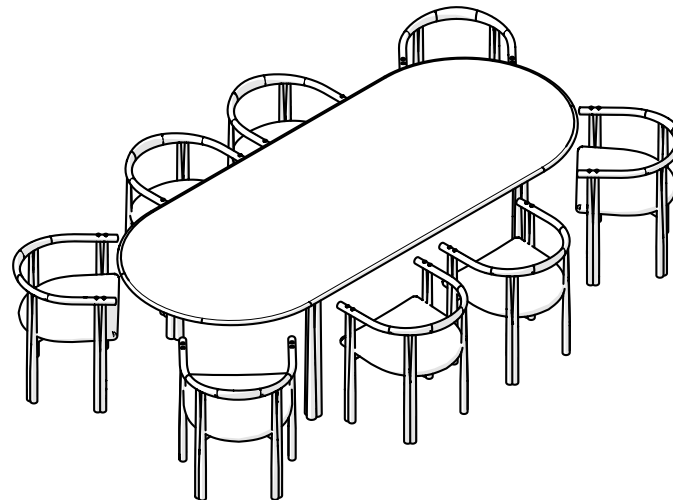

SHOWN WITH 6 ELLIOT DINING CHAIRS

ALONG LENGTH BETWEEN CHAIRS: 26CM | 10 1/4" • EDGE OF CHAIR TO TABLE LEG: 14cm | 5 1/2"

SHOWN WITH 8 ELLIOT DINING CHAIRS

ALONG LENGTH BETWEEN CHAIRS: 26CM | 10 1/4" • EDGE OF CHAIR TO TABLE LEG: 14cm | 5 1/2"

051LZ ELLIOT OBLONG TABLE

270.5 × 110.5 cm | 106 1/2 × 43 1/2 "

DISTANCE BETWEEN TABLE LEGS: 133cm | 52 2/5"

SHOWN WITH 6 ELLIOT DINING CHAIRS

ALONG LENGTH BETWEEN CHAIRS: 26CM | 10 1/4" • EDGE OF CHAIR TO TABLE LEG: 14cm | 5 1/2"

SHOWN WITH 8 ELLIOT DINING CHAIRS

ALONG LENGTH BETWEEN CHAIRS: 26CM | 10 1/4" • EDGE OF CHAIR TO TABLE LEG: 14cm | 5 1/2"

051G ELLIOT OBLONG TABLE

310 × 95 cm | 122 × 37 2/5 "

DISTANCE BETWEEN TABLE LEGS: 188cm | 74"