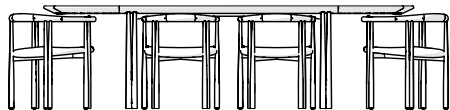

SHOWN WITH 6 ELLIOT DINING CHAIRS

ALONG LENGTH BETWEEN CHAIRS: 26CM | 10 1/4" • EDGE OF CHAIR TO TABLE LEG: 14cm | 5 1/2"

SHOWN WITH 8 ELLIOT DINING CHAIRS

ALONG LENGTH BETWEEN CHAIRS: 26CM | 10 1/4" • EDGE OF CHAIR TO TABLE LEG: 14cm | 5 1/2"

051LZ ELLIOT OBLONG TABLE

270.5 × 110.5 cm | 106 1/2 × 43 1/2 "

DISTANCE BETWEEN TABLE LEGS: 133cm | 52 2/5"

SHOWN WITH 6 ELLIOT DINING CHAIRS

ALONG LENGTH BETWEEN CHAIRS: 26CM | 10 1/4" • EDGE OF CHAIR TO TABLE LEG: 14cm | 5 1/2"

SHOWN WITH 8 ELLIOT DINING CHAIRS

ALONG LENGTH BETWEEN CHAIRS: 26CM | 10 1/4" • EDGE OF CHAIR TO TABLE LEG: 14cm | 5 1/2"

051G ELLIOT OBLONG TABLE

310 × 95 cm | 122 × 37 2/5 "

DISTANCE BETWEEN TABLE LEGS: 188cm | 74"