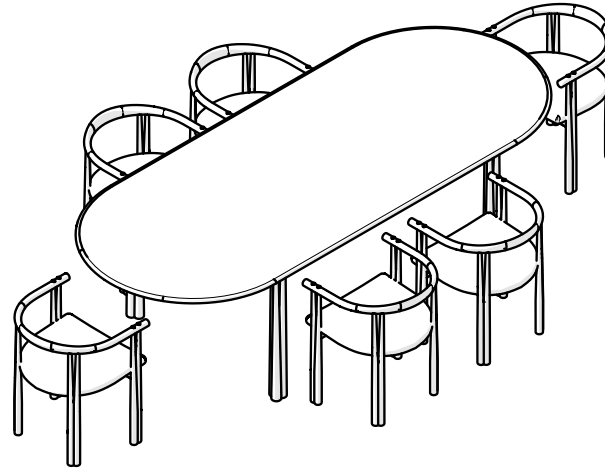

SHOWN WITH 6 ELLIOT DINING CHAIRS

ALONG LENGTH BETWEEN CHAIRS: 26CM | 10 1/4" • EDGE OF CHAIR TO TABLE LEG: 14cm | 5 1/2"

SHOWN WITH 8 ELLIOT DINING CHAIRS

ALONG LENGTH BETWEEN CHAIRS: 26CM | 10 1/4" • EDGE OF CHAIR TO TABLE LEG: 14cm | 5 1/2"

051LZ ELLIOT OBLONG TABLE

270.5 × 110.5 cm | 106 1/2 × 43 1/2 "

DISTANCE BETWEEN TABLE LEGS: 133cm | 52 2/5"

SHOWN WITH 6 ELLIOT DINING CHAIRS

ALONG LENGTH BETWEEN CHAIRS: 26CM | 10 1/4" • EDGE OF CHAIR TO TABLE LEG: 14cm | 5 1/2"

SHOWN WITH 8 ELLIOT DINING CHAIRS

ALONG LENGTH BETWEEN CHAIRS: 26CM | 10 1/4" • EDGE OF CHAIR TO TABLE LEG: 14cm | 5 1/2"

051G ELLIOT OBLONG TABLE

310 × 95 cm | 122 × 37 2/5 "

DISTANCE BETWEEN TABLE LEGS: 188cm | 74"

SHOWN WITH 8 ELLIOT DINING CHAIRS

ALONG LENGTH BETWEEN CHAIRS: 7CM | 2 3/4" • EDGE OF CHAIR TO TABLE LEG: 2cm | 4/5"

SHOWN WITH 10 ELLIOT DINING CHAIRS

ALONG LENGTH BETWEEN CHAIRS: 7CM | 2 3/4" • EDGE OF CHAIR TO TABLE LEG: 2cm | 4/5"