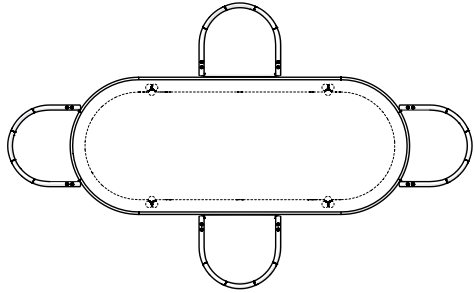

DE LA ESPADA

ELLIOT TABLE
SEATING GUIDE

ELLIOT TABLE AND CHAIR DIMENSIONS

JASON MILLER

056 ELLIOT RECTANGULAR TABLE

056S

W200 × D95 × H75.5 cm

W78 3/4 × D37 2/5 × H29 3/4 "

W325 × D110.5 × H75.5 cm

W128 × D43 1/2 × H29 3/4 "

051S ELLIOT OBLONG TABLE

235 × 95 cm | 92 1/2 × 37 2/5 "

DISTANCE BETWEEN TABLE LEGS: 113cm | 44 1/2"

SHOWN WITH 4 ELLIOT DINING CHAIRS

ALONG LENGTH EDGE OF CHAIR TO TABLE LEG: 28cm | 11"

SHOWN WITH 6 ELLIOT DINING CHAIRS

ALONG LENGTH EDGE OF CHAIR TO TABLE LEG: 28cm | 11"

051M ELLIOT OBLONG TABLE 250 × 95 cm | 98 2/5 × 37 2/5 "

SHOWN WITH 6 ELLIOT DINING CHAIRS IN A RESIDENCE IN SEOUL, KOREA

051M ELLIOT OBLONG TABLE

250 × 95 cm | 98 2/5 × 37 2/5 "

DISTANCE BETWEEN TABLE LEGS: 128cm | 50 2/5"

SHOWN WITH 6 ELLIOT DINING CHAIRS

ALONG LENGTH BETWEEN CHAIRS: 10CM | 4" • EDGE OF CHAIR TO TABLE LEG: 3cm | 1 1/5"