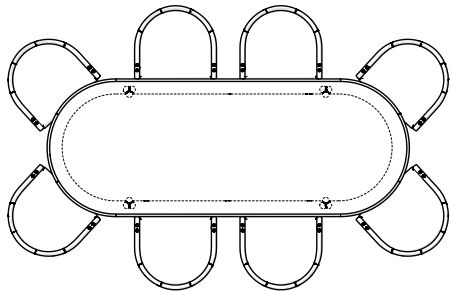

SHOWN WITH 6 ELLIOT DINING CHAIRS

ALONG LENGTH EDGE OF CHAIR TO TABLE LEG: 28cm | 11"

051M ELLIOT OBLONG TABLE 250 × 95 cm | 98 2/5 × 37 2/5 "

SHOWN WITH 6 ELLIOT DINING CHAIRS IN A RESIDENCE IN SEOUL, KOREA

051M ELLIOT OBLONG TABLE

250 × 95 cm | 98 2/5 × 37 2/5 "

DISTANCE BETWEEN TABLE LEGS: 128cm | 50 2/5"

SHOWN WITH 6 ELLIOT DINING CHAIRS

ALONG LENGTH BETWEEN CHAIRS: 10CM | 4" • EDGE OF CHAIR TO TABLE LEG: 3cm | 1 1/5"

SHOWN WITH 8 ELLIOT DINING CHAIRS

ALONG LENGTH BETWEEN CHAIRS: 10CM | 4" • EDGE OF CHAIR TO TABLE LEG: 3cm | 1 1/5"

051L ELLIOT OBLONG TABLE

290 × 95 cm | 114 1/5 × 37 2/5 "

DISTANCE BETWEEN TABLE LEGS: 168cm | 66 1/8"

SHOWN WITH 6 ELLIOT DINING CHAIRS

ALONG LENGTH BETWEEN CHAIRS: 26CM | 10 1/4" • EDGE OF CHAIR TO TABLE LEG: 14cm | 5 1/2"

SHOWN WITH 8 ELLIOT DINING CHAIRS

ALONG LENGTH BETWEEN CHAIRS: 26CM | 10 1/4" • EDGE OF CHAIR TO TABLE LEG: 14cm | 5 1/2"