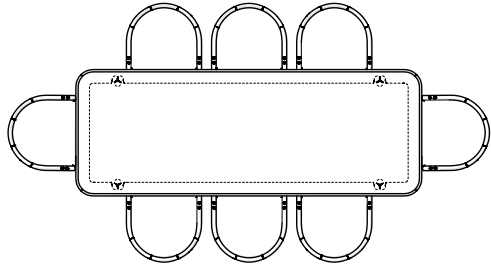

056M

W240 × D95 × H75.5 cm

W94 1/2 × D37 2/5 × H29 3/4 "

056L

W260 × D95 × H75.5 cm

W102 2/5 × D37 2/5 × H29 3/4 "

056G

W290 × D95 × H75.5 cm

056S ELLIOT RECTANGULAR TABLE

200 × 95 cm | 78 3/4 × 37 2/5 "

DISTANCE BETWEEN TABLE LEGS: 128cm | 50 2/5"

SHOWN WITH 6 ELLIOT DINING CHAIRS

ALONG LENGTH BETWEEN CHAIRS: 10CM | 4" • EDGE OF CHAIR TO TABLE LEG: 3cm | 1 1/5"

056M ELLIOT RECTANGULAR TABLE

240 × 95 cm | 94 1/2 × 37 2/5 "

DISTANCE BETWEEN TABLE LEGS: 168cm | 66 1/8"

SHOWN WITH 6 ELLIOT DINING CHAIRS

ALONG LENGTH BETWEEN CHAIRS: 26CM | 10 1/4" • EDGE OF CHAIR TO TABLE LEG: 14cm | 5 1/2"

056L ELLIOT RECTANGULAR TABLE

260 × 95 cm | 102 2/5 × 37 2/5 "

DISTANCE BETWEEN TABLE LEGS: 188cm | 74"

SHOWN WITH 8 ELLIOT DINING CHAIRS

ALONG LENGTH BETWEEN CHAIRS: 7CM | 2 3/4" • EDGE OF CHAIR TO TABLE LEG: 2cm | 4/5"