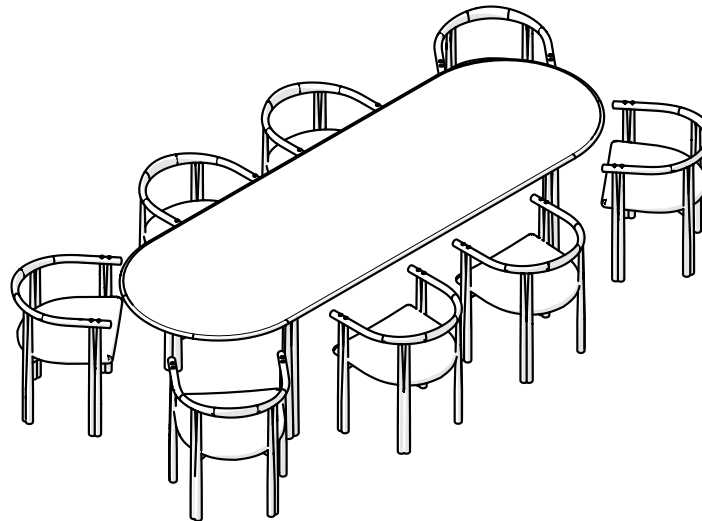

SHOWN WITH 8 ELLIOT DINING CHAIRS

ALONG LENGTH BETWEEN CHAIRS: 10CM | 4" • EDGE OF CHAIR TO TABLE LEG: 3cm | 1 1/5"

051L ELLIOT OBLONG TABLE

290 × 95 cm | 114 1/5 × 37 2/5 "

DISTANCE BETWEEN TABLE LEGS: 168cm | 66 1/8"

SHOWN WITH 6 ELLIOT DINING CHAIRS

ALONG LENGTH BETWEEN CHAIRS: 26CM | 10 1/4" • EDGE OF CHAIR TO TABLE LEG: 14cm | 5 1/2"

SHOWN WITH 8 ELLIOT DINING CHAIRS

ALONG LENGTH BETWEEN CHAIRS: 26CM | 10 1/4" • EDGE OF CHAIR TO TABLE LEG: 14cm | 5 1/2"