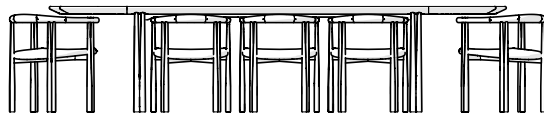

051GZ ELLIOT OBLONG TABLE

325 × 110.5 cm | 128 × 43 1/2 "

DISTANCE BETWEEN TABLE LEGS: 188cm | 74"

SHOWN WITH 6 ELLIOT DINING CHAIRS

ALONG LENGTH BETWEEN CHAIRS: 7CM | 2 3/4" • EDGE OF CHAIR TO TABLE LEG: 2cm | 4/5"

SHOWN WITH 8 ELLIOT DINING CHAIRS

ALONG LENGTH BETWEEN CHAIRS: 7CM | 2 3/4" • EDGE OF CHAIR TO TABLE LEG: 2cm | 4/5"

051GZ ELLIOT OBLONG TABLE 325 x 110.5 cm | 128 x 43 1/2 "

SHOWN WITH 8 ELLIOT DINING CHAIRS