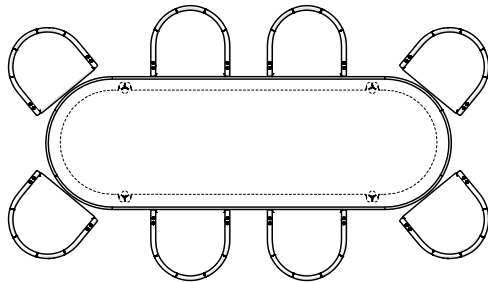

051M ELLIOT OBLONG TABLE

250 × 95 cm | 98 2/5 × 37 2/5 "

DISTANCE BETWEEN TABLE LEGS: 128cm | 50 2/5"

SHOWN WITH 6 ELLIOT DINING CHAIRS

ALONG LENGTH BETWEEN CHAIRS: 10CM | 4" • EDGE OF CHAIR TO TABLE LEG: 3cm | 1 1/5"

SHOWN WITH 8 ELLIOT DINING CHAIRS

ALONG LENGTH BETWEEN CHAIRS: 10CM | 4" • EDGE OF CHAIR TO TABLE LEG: 3cm | 1 1/5"

051L ELLIOT OBLONG TABLE

290 × 95 cm | 114 1/5 × 37 2/5 "

DISTANCE BETWEEN TABLE LEGS: 168cm | 66 1/8"

SHOWN WITH 6 ELLIOT DINING CHAIRS

ALONG LENGTH BETWEEN CHAIRS: 26CM | 10 1/4" • EDGE OF CHAIR TO TABLE LEG: 14cm | 5 1/2"

SHOWN WITH 8 ELLIOT DINING CHAIRS

ALONG LENGTH BETWEEN CHAIRS: 26CM | 10 1/4" • EDGE OF CHAIR TO TABLE LEG: 14cm | 5 1/2"

051LZ ELLIOT OBLONG TABLE

270.5 × 110.5 cm | 106 1/2 × 43 1/2 "

DISTANCE BETWEEN TABLE LEGS: 133cm | 52 2/5"

SHOWN WITH 6 ELLIOT DINING CHAIRS

ALONG LENGTH BETWEEN CHAIRS: 26CM | 10 1/4" • EDGE OF CHAIR TO TABLE LEG: 14cm | 5 1/2"