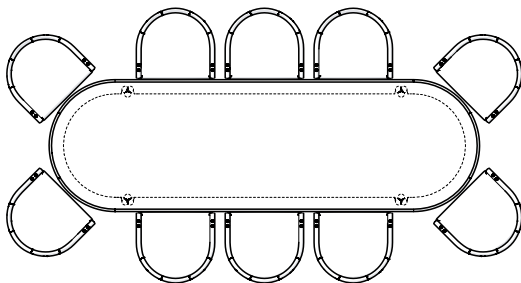

051LZ ELLIOT OBLONG TABLE

270.5 × 110.5 cm | 106 1/2 × 43 1/2 "

DISTANCE BETWEEN TABLE LEGS: 133cm | 52 2/5"

SHOWN WITH 6 ELLIOT DINING CHAIRS

ALONG LENGTH BETWEEN CHAIRS: 26CM | 10 1/4" • EDGE OF CHAIR TO TABLE LEG: 14cm | 5 1/2"

SHOWN WITH 8 ELLIOT DINING CHAIRS

ALONG LENGTH BETWEEN CHAIRS: 26CM | 10 1/4" • EDGE OF CHAIR TO TABLE LEG: 14cm | 5 1/2"

051G ELLIOT OBLONG TABLE

310 × 95 cm | 122 × 37 2/5 "

DISTANCE BETWEEN TABLE LEGS: 188cm | 74"

SHOWN WITH 8 ELLIOT DINING CHAIRS

ALONG LENGTH BETWEEN CHAIRS: 7CM | 2 3/4" • EDGE OF CHAIR TO TABLE LEG: 2cm | 4/5"

SHOWN WITH 10 ELLIOT DINING CHAIRS

ALONG LENGTH BETWEEN CHAIRS: 7CM | 2 3/4" • EDGE OF CHAIR TO TABLE LEG: 2cm | 4/5"

051GZ ELLIOT OBLONG TABLE

325 × 110.5 cm | 128 × 43 1/2 "

DISTANCE BETWEEN TABLE LEGS: 188cm | 74"

SHOWN WITH 6 ELLIOT DINING CHAIRS

ALONG LENGTH BETWEEN CHAIRS: 7CM | 2 3/4" • EDGE OF CHAIR TO TABLE LEG: 2cm | 4/5"