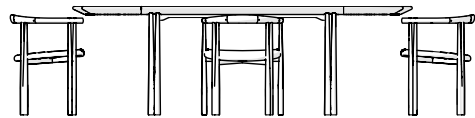

W325 × D110.5 × H75.5 cm

W128 × D43 1/2 × H29 3/4 "

051S ELLIOT OBLONG TABLE

235 × 95 cm | 92 1/2 × 37 2/5 "

DISTANCE BETWEEN TABLE LEGS: 113cm | 44 1/2"

SHOWN WITH 4 ELLIOT DINING CHAIRS

ALONG LENGTH EDGE OF CHAIR TO TABLE LEG: 28cm | 11"

SHOWN WITH 6 ELLIOT DINING CHAIRS

ALONG LENGTH EDGE OF CHAIR TO TABLE LEG: 28cm | 11"

051M ELLIOT OBLONG TABLE 250 × 95 cm | 98 2/5 × 37 2/5 "

SHOWN WITH 6 ELLIOT DINING CHAIRS IN A RESIDENCE IN SEOUL, KOREA

051M ELLIOT OBLONG TABLE

250 × 95 cm | 98 2/5 × 37 2/5 "

DISTANCE BETWEEN TABLE LEGS: 128cm | 50 2/5"

SHOWN WITH 6 ELLIOT DINING CHAIRS

ALONG LENGTH BETWEEN CHAIRS: 10CM | 4" • EDGE OF CHAIR TO TABLE LEG: 3cm | 1 1/5"