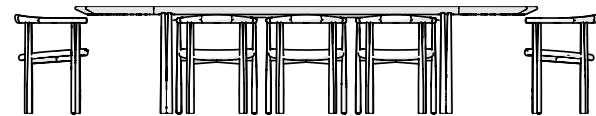

051GZ ELLIOT OBLONG TABLE

325 × 110.5 cm | 128 × 43 1/2 "

DISTANCE BETWEEN TABLE LEGS: 188cm | 74"

SHOWN WITH 6 ELLIOT DINING CHAIRS

ALONG LENGTH BETWEEN CHAIRS: 7CM | 2 3/4" • EDGE OF CHAIR TO TABLE LEG: 2cm | 4/5"

SHOWN WITH 8 ELLIOT DINING CHAIRS

ALONG LENGTH BETWEEN CHAIRS: 7CM | 2 3/4" • EDGE OF CHAIR TO TABLE LEG: 2cm | 4/5"

051GZ ELLIOT OBLONG TABLE 325 x 110.5 cm | 128 x 43 1/2 "

SHOWN WITH 8 ELLIOT DINING CHAIRS