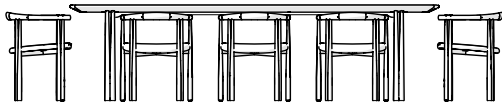

056G ELLIOT RECTANGULAR TABLE

290 × 95 cm | 114 1/5 × 37 2/5 "

DISTANCE BETWEEN TABLE LEGS: 218cm | 85 4/5"

SHOWN WITH 8 ELLIOT DINING CHAIRS

ALONG LENGTH BETWEEN CHAIRS: 18CM | 7" • EDGE OF CHAIR TO TABLE LEG: 6cm | 2 1/3"