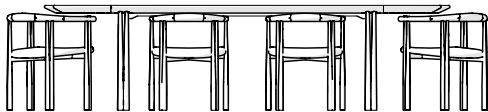

051M ELLIOT OBLONG TABLE

250 × 95 cm | 98 2/5 × 37 2/5 "

DISTANCE BETWEEN TABLE LEGS: 128cm | 50 2/5"

SHOWN WITH 6 ELLIOT DINING CHAIRS

ALONG LENGTH BETWEEN CHAIRS: 10CM | 4" • EDGE OF CHAIR TO TABLE LEG: 3cm | 1 1/5"

SHOWN WITH 8 ELLIOT DINING CHAIRS

ALONG LENGTH BETWEEN CHAIRS: 10CM | 4" • EDGE OF CHAIR TO TABLE LEG: 3cm | 1 1/5"

051L ELLIOT OBLONG TABLE

290 × 95 cm | 114 1/5 × 37 2/5 "

DISTANCE BETWEEN TABLE LEGS: 168cm | 66 1/8"

SHOWN WITH 6 ELLIOT DINING CHAIRS

ALONG LENGTH BETWEEN CHAIRS: 26CM | 10 1/4" • EDGE OF CHAIR TO TABLE LEG: 14cm | 5 1/2"

SHOWN WITH 8 ELLIOT DINING CHAIRS

ALONG LENGTH BETWEEN CHAIRS: 26CM | 10 1/4" • EDGE OF CHAIR TO TABLE LEG: 14cm | 5 1/2"