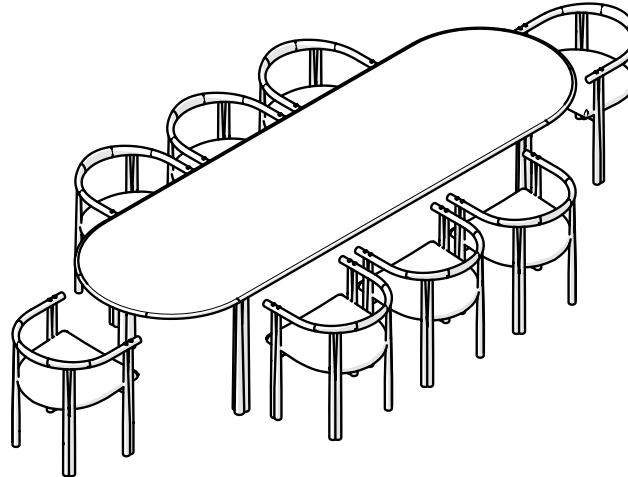

SHOWN WITH 8 ELLIOT DINING CHAIRS

ALONG LENGTH BETWEEN CHAIRS: 26CM | 10 1/4" • EDGE OF CHAIR TO TABLE LEG: 14cm | 5 1/2"

051G ELLIOT OBLONG TABLE

310 × 95 cm | 122 × 37 2/5 "

DISTANCE BETWEEN TABLE LEGS: 188cm | 74"

SHOWN WITH 8 ELLIOT DINING CHAIRS

ALONG LENGTH BETWEEN CHAIRS: 7CM | 2 3/4" • EDGE OF CHAIR TO TABLE LEG: 2cm | 4/5"

SHOWN WITH 10 ELLIOT DINING CHAIRS

ALONG LENGTH BETWEEN CHAIRS: 7CM | 2 3/4" • EDGE OF CHAIR TO TABLE LEG: 2cm | 4/5"