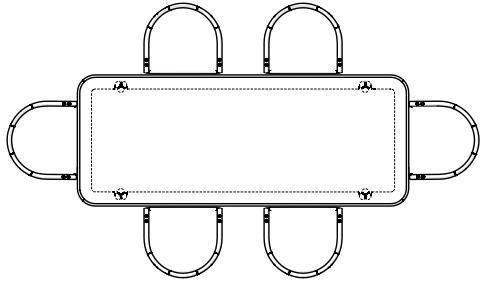

SHOWN WITH 8 ELLIOT DINING CHAIRS

ALONG LENGTH BETWEEN CHAIRS: 7CM | 2 3/4" • EDGE OF CHAIR TO TABLE LEG: 2cm | 4/5"

051GZ ELLIOT OBLONG TABLE 325 x 110.5 cm | 128 x 43 1/2 "

SHOWN WITH 8 ELLIOT DINING CHAIRS

056S ELLIOT RECTANGULAR TABLE

200 × 95 cm | 78 3/4 × 37 2/5 "

DISTANCE BETWEEN TABLE LEGS: 128cm | 50 2/5"

SHOWN WITH 6 ELLIOT DINING CHAIRS

ALONG LENGTH BETWEEN CHAIRS: 10CM | 4" • EDGE OF CHAIR TO TABLE LEG: 3cm | 1 1/5"

056M ELLIOT RECTANGULAR TABLE

240 × 95 cm | 94 1/2 × 37 2/5 "

DISTANCE BETWEEN TABLE LEGS: 168cm | 66 1/8"

SHOWN WITH 6 ELLIOT DINING CHAIRS

ALONG LENGTH BETWEEN CHAIRS: 26CM | 10 1/4" • EDGE OF CHAIR TO TABLE LEG: 14cm | 5 1/2"