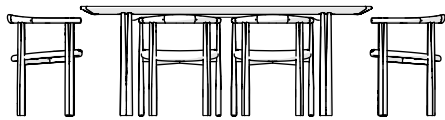

051GZ ELLIOT OBLONG TABLE

325 × 110.5 cm | 128 × 43 1/2 "

DISTANCE BETWEEN TABLE LEGS: 188cm | 74"

SHOWN WITH 6 ELLIOT DINING CHAIRS

ALONG LENGTH BETWEEN CHAIRS: 7CM | 2 3/4" • EDGE OF CHAIR TO TABLE LEG: 2cm | 4/5"

SHOWN WITH 8 ELLIOT DINING CHAIRS

ALONG LENGTH BETWEEN CHAIRS: 7CM | 2 3/4" • EDGE OF CHAIR TO TABLE LEG: 2cm | 4/5"

051GZ ELLIOT OBLONG TABLE 325 x 110.5 cm | 128 x 43 1/2 "

SHOWN WITH 8 ELLIOT DINING CHAIRS

056S ELLIOT RECTANGULAR TABLE

200 × 95 cm | 78 3/4 × 37 2/5 "

DISTANCE BETWEEN TABLE LEGS: 128cm | 50 2/5"

SHOWN WITH 6 ELLIOT DINING CHAIRS

ALONG LENGTH BETWEEN CHAIRS: 10CM | 4" • EDGE OF CHAIR TO TABLE LEG: 3cm | 1 1/5"