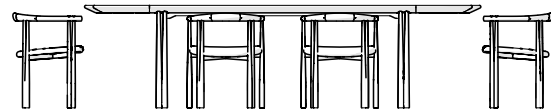

051M ELLIOT OBLONG TABLE

250 × 95 cm | 98 2/5 × 37 2/5 "

DISTANCE BETWEEN TABLE LEGS: 128cm | 50 2/5"

SHOWN WITH 6 ELLIOT DINING CHAIRS

ALONG LENGTH BETWEEN CHAIRS: 10CM | 4" • EDGE OF CHAIR TO TABLE LEG: 3cm | 1 1/5"

SHOWN WITH 8 ELLIOT DINING CHAIRS

ALONG LENGTH BETWEEN CHAIRS: 10CM | 4" • EDGE OF CHAIR TO TABLE LEG: 3cm | 1 1/5"

051L ELLIOT OBLONG TABLE

290 × 95 cm | 114 1/5 × 37 2/5 "

DISTANCE BETWEEN TABLE LEGS: 168cm | 66 1/8"

SHOWN WITH 6 ELLIOT DINING CHAIRS

ALONG LENGTH BETWEEN CHAIRS: 26CM | 10 1/4" • EDGE OF CHAIR TO TABLE LEG: 14cm | 5 1/2"

SHOWN WITH 8 ELLIOT DINING CHAIRS

ALONG LENGTH BETWEEN CHAIRS: 26CM | 10 1/4" • EDGE OF CHAIR TO TABLE LEG: 14cm | 5 1/2"

051LZ ELLIOT OBLONG TABLE

270.5 × 110.5 cm | 106 1/2 × 43 1/2 "

DISTANCE BETWEEN TABLE LEGS: 133cm | 52 2/5"

SHOWN WITH 6 ELLIOT DINING CHAIRS

ALONG LENGTH BETWEEN CHAIRS: 26CM | 10 1/4" • EDGE OF CHAIR TO TABLE LEG: 14cm | 5 1/2"