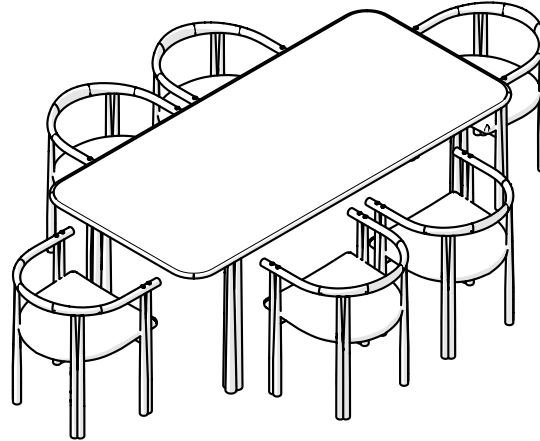

051GZ ELLIOT OBLONG TABLE

325 × 110.5 cm | 128 × 43 1/2 "

DISTANCE BETWEEN TABLE LEGS: 188cm | 74"

SHOWN WITH 6 ELLIOT DINING CHAIRS

ALONG LENGTH BETWEEN CHAIRS: 7CM | 2 3/4" • EDGE OF CHAIR TO TABLE LEG: 2cm | 4/5"

SHOWN WITH 8 ELLIOT DINING CHAIRS

ALONG LENGTH BETWEEN CHAIRS: 7CM | 2 3/4" • EDGE OF CHAIR TO TABLE LEG: 2cm | 4/5"

051GZ ELLIOT OBLONG TABLE 325 x 110.5 cm | 128 x 43 1/2 "

SHOWN WITH 8 ELLIOT DINING CHAIRS

056S ELLIOT RECTANGULAR TABLE

200 × 95 cm | 78 3/4 × 37 2/5 "

DISTANCE BETWEEN TABLE LEGS: 128cm | 50 2/5"

SHOWN WITH 6 ELLIOT DINING CHAIRS

ALONG LENGTH BETWEEN CHAIRS: 10CM | 4" • EDGE OF CHAIR TO TABLE LEG: 3cm | 1 1/5"