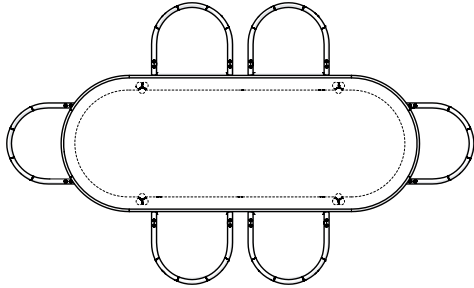

SHOWN WITH 6 ELLIOT DINING CHAIRS

ALONG LENGTH EDGE OF CHAIR TO TABLE LEG: 28cm | 11"

051M ELLIOT OBLONG TABLE 250 × 95 cm | 98 2/5 × 37 2/5 "

SHOWN WITH 6 ELLIOT DINING CHAIRS IN A RESIDENCE IN SEOUL, KOREA

051M ELLIOT OBLONG TABLE

250 × 95 cm | 98 2/5 × 37 2/5 "

DISTANCE BETWEEN TABLE LEGS: 128cm | 50 2/5"

SHOWN WITH 6 ELLIOT DINING CHAIRS

ALONG LENGTH BETWEEN CHAIRS: 10CM | 4" • EDGE OF CHAIR TO TABLE LEG: 3cm | 1 1/5"

SHOWN WITH 8 ELLIOT DINING CHAIRS

ALONG LENGTH BETWEEN CHAIRS: 10CM | 4" • EDGE OF CHAIR TO TABLE LEG: 3cm | 1 1/5"

051L ELLIOT OBLONG TABLE

290 × 95 cm | 114 1/5 × 37 2/5 "

DISTANCE BETWEEN TABLE LEGS: 168cm | 66 1/8"

SHOWN WITH 6 ELLIOT DINING CHAIRS

ALONG LENGTH BETWEEN CHAIRS: 26CM | 10 1/4" • EDGE OF CHAIR TO TABLE LEG: 14cm | 5 1/2"

SHOWN WITH 8 ELLIOT DINING CHAIRS

ALONG LENGTH BETWEEN CHAIRS: 26CM | 10 1/4" • EDGE OF CHAIR TO TABLE LEG: 14cm | 5 1/2"