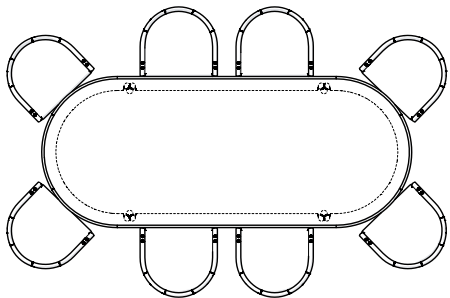

SHOWN WITH 8 ELLIOT DINING CHAIRS

ALONG LENGTH BETWEEN CHAIRS: 10CM | 4" • EDGE OF CHAIR TO TABLE LEG: 3cm | 1 1/5"

051L ELLIOT OBLONG TABLE

290 × 95 cm | 114 1/5 × 37 2/5 "

DISTANCE BETWEEN TABLE LEGS: 168cm | 66 1/8"

SHOWN WITH 6 ELLIOT DINING CHAIRS

ALONG LENGTH BETWEEN CHAIRS: 26CM | 10 1/4" • EDGE OF CHAIR TO TABLE LEG: 14cm | 5 1/2"

SHOWN WITH 8 ELLIOT DINING CHAIRS

ALONG LENGTH BETWEEN CHAIRS: 26CM | 10 1/4" • EDGE OF CHAIR TO TABLE LEG: 14cm | 5 1/2"

051LZ ELLIOT OBLONG TABLE

270.5 × 110.5 cm | 106 1/2 × 43 1/2 "

DISTANCE BETWEEN TABLE LEGS: 133cm | 52 2/5"

SHOWN WITH 6 ELLIOT DINING CHAIRS

ALONG LENGTH BETWEEN CHAIRS: 26CM | 10 1/4" • EDGE OF CHAIR TO TABLE LEG: 14cm | 5 1/2"

SHOWN WITH 8 ELLIOT DINING CHAIRS

ALONG LENGTH BETWEEN CHAIRS: 26CM | 10 1/4" • EDGE OF CHAIR TO TABLE LEG: 14cm | 5 1/2"

051G ELLIOT OBLONG TABLE

310 × 95 cm | 122 × 37 2/5 "

DISTANCE BETWEEN TABLE LEGS: 188cm | 74"