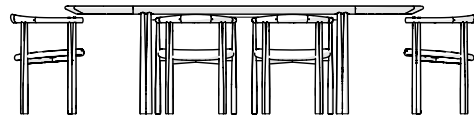

SHOWN WITH 6 ELLIOT DINING CHAIRS

ALONG LENGTH EDGE OF CHAIR TO TABLE LEG: 28cm | 11"

051M ELLIOT OBLONG TABLE 250 × 95 cm | 98 2/5 × 37 2/5 "

SHOWN WITH 6 ELLIOT DINING CHAIRS IN A RESIDENCE IN SEOUL, KOREA

051M ELLIOT OBLONG TABLE

250 × 95 cm | 98 2/5 × 37 2/5 "

DISTANCE BETWEEN TABLE LEGS: 128cm | 50 2/5"

SHOWN WITH 6 ELLIOT DINING CHAIRS

ALONG LENGTH BETWEEN CHAIRS: 10CM | 4" • EDGE OF CHAIR TO TABLE LEG: 3cm | 1 1/5"

SHOWN WITH 8 ELLIOT DINING CHAIRS

ALONG LENGTH BETWEEN CHAIRS: 10CM | 4" • EDGE OF CHAIR TO TABLE LEG: 3cm | 1 1/5"

051L ELLIOT OBLONG TABLE

290 × 95 cm | 114 1/5 × 37 2/5 "

DISTANCE BETWEEN TABLE LEGS: 168cm | 66 1/8"