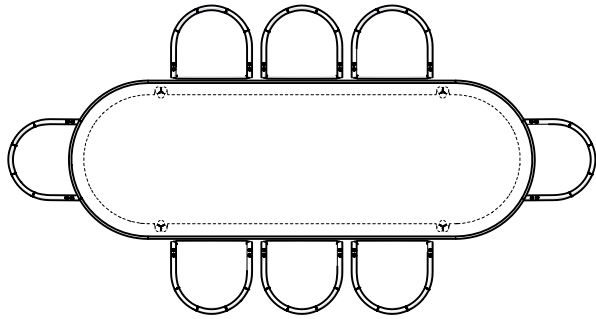

SHOWN WITH 8 ELLIOT DINING CHAIRS

ALONG LENGTH BETWEEN CHAIRS: 7CM | 2 3/4" • EDGE OF CHAIR TO TABLE LEG: 2cm | 4/5"

SHOWN WITH 10 ELLIOT DINING CHAIRS

ALONG LENGTH BETWEEN CHAIRS: 7CM | 2 3/4" • EDGE OF CHAIR TO TABLE LEG: 2cm | 4/5"

051GZ ELLIOT OBLONG TABLE

325 × 110.5 cm | 128 × 43 1/2 "

DISTANCE BETWEEN TABLE LEGS: 188cm | 74"

SHOWN WITH 6 ELLIOT DINING CHAIRS

ALONG LENGTH BETWEEN CHAIRS: 7CM | 2 3/4" • EDGE OF CHAIR TO TABLE LEG: 2cm | 4/5"

SHOWN WITH 8 ELLIOT DINING CHAIRS

ALONG LENGTH BETWEEN CHAIRS: 7CM | 2 3/4" • EDGE OF CHAIR TO TABLE LEG: 2cm | 4/5"

051GZ ELLIOT OBLONG TABLE 325 x 110.5 cm | 128 x 43 1/2 "

SHOWN WITH 8 ELLIOT DINING CHAIRS

056S ELLIOT RECTANGULAR TABLE

200 × 95 cm | 78 3/4 × 37 2/5 "

DISTANCE BETWEEN TABLE LEGS: 128cm | 50 2/5"

SHOWN WITH 6 ELLIOT DINING CHAIRS

ALONG LENGTH BETWEEN CHAIRS: 10CM | 4" • EDGE OF CHAIR TO TABLE LEG: 3cm | 1 1/5"