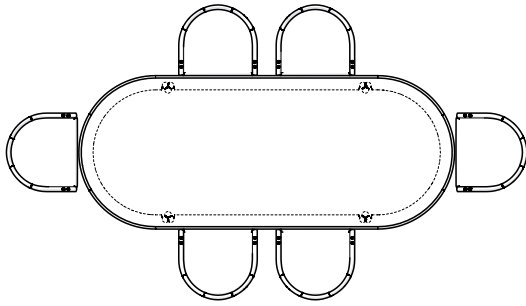

SHOWN WITH 8 ELLIOT DINING CHAIRS

ALONG LENGTH BETWEEN CHAIRS: 10CM | 4" • EDGE OF CHAIR TO TABLE LEG: 3cm | 1 1/5"

051L ELLIOT OBLONG TABLE

290 × 95 cm | 114 1/5 × 37 2/5 "

DISTANCE BETWEEN TABLE LEGS: 168cm | 66 1/8"

SHOWN WITH 6 ELLIOT DINING CHAIRS

ALONG LENGTH BETWEEN CHAIRS: 26CM | 10 1/4" • EDGE OF CHAIR TO TABLE LEG: 14cm | 5 1/2"

SHOWN WITH 8 ELLIOT DINING CHAIRS

ALONG LENGTH BETWEEN CHAIRS: 26CM | 10 1/4" • EDGE OF CHAIR TO TABLE LEG: 14cm | 5 1/2"

051LZ ELLIOT OBLONG TABLE

270.5 × 110.5 cm | 106 1/2 × 43 1/2 "

DISTANCE BETWEEN TABLE LEGS: 133cm | 52 2/5"

SHOWN WITH 6 ELLIOT DINING CHAIRS

ALONG LENGTH BETWEEN CHAIRS: 26CM | 10 1/4" • EDGE OF CHAIR TO TABLE LEG: 14cm | 5 1/2"

SHOWN WITH 8 ELLIOT DINING CHAIRS

ALONG LENGTH BETWEEN CHAIRS: 26CM | 10 1/4" • EDGE OF CHAIR TO TABLE LEG: 14cm | 5 1/2"

051G ELLIOT OBLONG TABLE

310 × 95 cm | 122 × 37 2/5 "

DISTANCE BETWEEN TABLE LEGS: 188cm | 74"