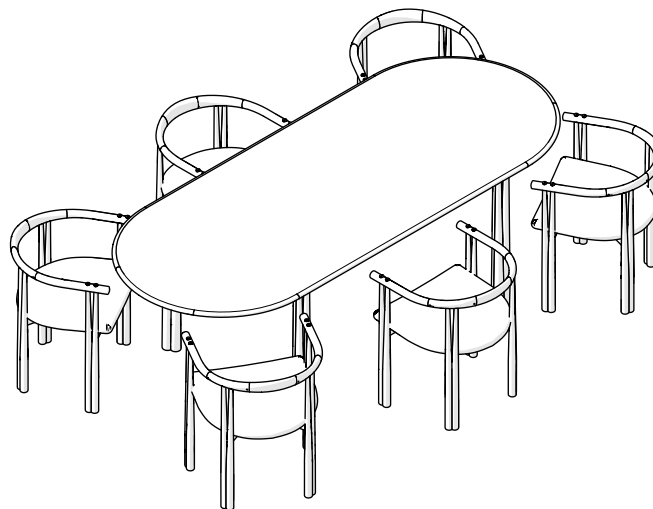

W325 × D110.5 × H75.5 cm

W128 × D43 1/2 × H29 3/4 "

051S ELLIOT OBLONG TABLE

235 × 95 cm | 92 1/2 × 37 2/5 "

DISTANCE BETWEEN TABLE LEGS: 113cm | 44 1/2"

SHOWN WITH 4 ELLIOT DINING CHAIRS

ALONG LENGTH EDGE OF CHAIR TO TABLE LEG: 28cm | 11"

SHOWN WITH 6 ELLIOT DINING CHAIRS

ALONG LENGTH EDGE OF CHAIR TO TABLE LEG: 28cm | 11"

051M ELLIOT OBLONG TABLE 250 × 95 cm | 98 2/5 × 37 2/5 "

SHOWN WITH 6 ELLIOT DINING CHAIRS IN A RESIDENCE IN SEOUL, KOREA