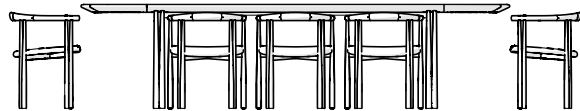

051LZ ELLIOT OBLONG TABLE

270.5 × 110.5 cm | 106 1/2 × 43 1/2 "

DISTANCE BETWEEN TABLE LEGS: 133cm | 52 2/5"

SHOWN WITH 6 ELLIOT DINING CHAIRS

ALONG LENGTH BETWEEN CHAIRS: 26CM | 10 1/4" • EDGE OF CHAIR TO TABLE LEG: 14cm | 5 1/2"

SHOWN WITH 8 ELLIOT DINING CHAIRS

ALONG LENGTH BETWEEN CHAIRS: 26CM | 10 1/4" • EDGE OF CHAIR TO TABLE LEG: 14cm | 5 1/2"

051G ELLIOT OBLONG TABLE

310 × 95 cm | 122 × 37 2/5 "

DISTANCE BETWEEN TABLE LEGS: 188cm | 74"

SHOWN WITH 8 ELLIOT DINING CHAIRS

ALONG LENGTH BETWEEN CHAIRS: 7CM | 2 3/4" • EDGE OF CHAIR TO TABLE LEG: 2cm | 4/5"

SHOWN WITH 10 ELLIOT DINING CHAIRS

ALONG LENGTH BETWEEN CHAIRS: 7CM | 2 3/4" • EDGE OF CHAIR TO TABLE LEG: 2cm | 4/5"