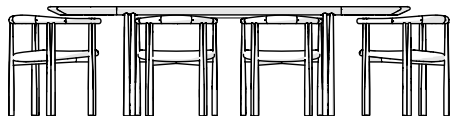

SHOWN WITH 6 ELLIOT DINING CHAIRS

ALONG LENGTH EDGE OF CHAIR TO TABLE LEG: 28cm | 11"

051M ELLIOT OBLONG TABLE 250 × 95 cm | 98 2/5 × 37 2/5 "

SHOWN WITH 6 ELLIOT DINING CHAIRS IN A RESIDENCE IN SEOUL, KOREA

051M ELLIOT OBLONG TABLE

250 × 95 cm | 98 2/5 × 37 2/5 "

DISTANCE BETWEEN TABLE LEGS: 128cm | 50 2/5"

SHOWN WITH 6 ELLIOT DINING CHAIRS

ALONG LENGTH BETWEEN CHAIRS: 10CM | 4" • EDGE OF CHAIR TO TABLE LEG: 3cm | 1 1/5"

SHOWN WITH 8 ELLIOT DINING CHAIRS

ALONG LENGTH BETWEEN CHAIRS: 10CM | 4" • EDGE OF CHAIR TO TABLE LEG: 3cm | 1 1/5"

051L ELLIOT OBLONG TABLE

290 × 95 cm | 114 1/5 × 37 2/5 "

DISTANCE BETWEEN TABLE LEGS: 168cm | 66 1/8"