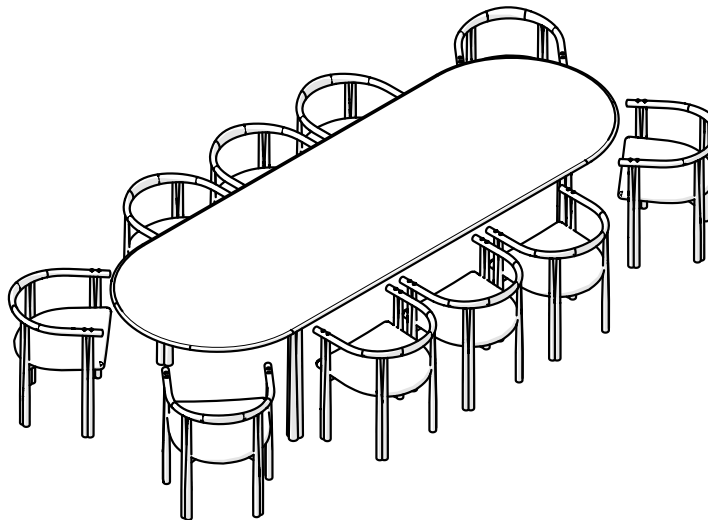

SHOWN WITH 8 ELLIOT DINING CHAIRS

ALONG LENGTH BETWEEN CHAIRS: 7CM | 2 3/4" • EDGE OF CHAIR TO TABLE LEG: 2cm | 4/5"

SHOWN WITH 10 ELLIOT DINING CHAIRS

ALONG LENGTH BETWEEN CHAIRS: 7CM | 2 3/4" • EDGE OF CHAIR TO TABLE LEG: 2cm | 4/5"

051GZ ELLIOT OBLONG TABLE

325 × 110.5 cm | 128 × 43 1/2 "

DISTANCE BETWEEN TABLE LEGS: 188cm | 74"

SHOWN WITH 6 ELLIOT DINING CHAIRS

ALONG LENGTH BETWEEN CHAIRS: 7CM | 2 3/4" • EDGE OF CHAIR TO TABLE LEG: 2cm | 4/5"

SHOWN WITH 8 ELLIOT DINING CHAIRS

ALONG LENGTH BETWEEN CHAIRS: 7CM | 2 3/4" • EDGE OF CHAIR TO TABLE LEG: 2cm | 4/5"

051GZ ELLIOT OBLONG TABLE 325 x 110.5 cm | 128 x 43 1/2 "

SHOWN WITH 8 ELLIOT DINING CHAIRS