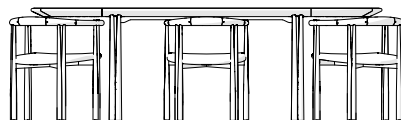

W325 × D110.5 × H75.5 cm

W128 × D43 1/2 × H29 3/4 "

051S ELLIOT OBLONG TABLE

235 × 95 cm | 92 1/2 × 37 2/5 "

DISTANCE BETWEEN TABLE LEGS: 113cm | 44 1/2"

SHOWN WITH 4 ELLIOT DINING CHAIRS

ALONG LENGTH EDGE OF CHAIR TO TABLE LEG: 28cm | 11"

SHOWN WITH 6 ELLIOT DINING CHAIRS

ALONG LENGTH EDGE OF CHAIR TO TABLE LEG: 28cm | 11"

051M ELLIOT OBLONG TABLE 250 × 95 cm | 98 2/5 × 37 2/5 "

SHOWN WITH 6 ELLIOT DINING CHAIRS IN A RESIDENCE IN SEOUL, KOREA

051M ELLIOT OBLONG TABLE

250 × 95 cm | 98 2/5 × 37 2/5 "

DISTANCE BETWEEN TABLE LEGS: 128cm | 50 2/5"

SHOWN WITH 6 ELLIOT DINING CHAIRS

ALONG LENGTH BETWEEN CHAIRS: 10CM | 4" • EDGE OF CHAIR TO TABLE LEG: 3cm | 1 1/5"