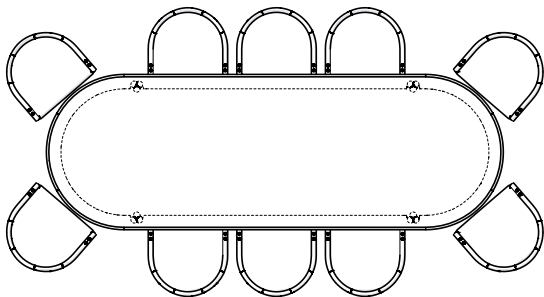

SHOWN WITH 8 ELLIOT DINING CHAIRS

ALONG LENGTH BETWEEN CHAIRS: 26CM | 10 1/4" • EDGE OF CHAIR TO TABLE LEG: 14cm | 5 1/2"

051G ELLIOT OBLONG TABLE

310 × 95 cm | 122 × 37 2/5 "

DISTANCE BETWEEN TABLE LEGS: 188cm | 74"

SHOWN WITH 8 ELLIOT DINING CHAIRS

ALONG LENGTH BETWEEN CHAIRS: 7CM | 2 3/4" • EDGE OF CHAIR TO TABLE LEG: 2cm | 4/5"

SHOWN WITH 10 ELLIOT DINING CHAIRS

ALONG LENGTH BETWEEN CHAIRS: 7CM | 2 3/4" • EDGE OF CHAIR TO TABLE LEG: 2cm | 4/5"

051GZ ELLIOT OBLONG TABLE

325 × 110.5 cm | 128 × 43 1/2 "

DISTANCE BETWEEN TABLE LEGS: 188cm | 74"

SHOWN WITH 6 ELLIOT DINING CHAIRS

ALONG LENGTH BETWEEN CHAIRS: 7CM | 2 3/4" • EDGE OF CHAIR TO TABLE LEG: 2cm | 4/5"

SHOWN WITH 8 ELLIOT DINING CHAIRS

ALONG LENGTH BETWEEN CHAIRS: 7CM | 2 3/4" • EDGE OF CHAIR TO TABLE LEG: 2cm | 4/5"

051GZ ELLIOT OBLONG TABLE 325 x 110.5 cm | 128 x 43 1/2 "

SHOWN WITH 8 ELLIOT DINING CHAIRS