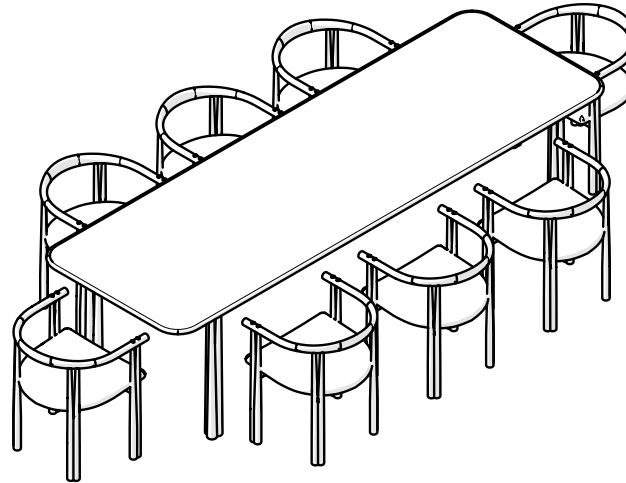

056M ELLIOT RECTANGULAR TABLE

240 × 95 cm | 94 1/2 × 37 2/5 "

DISTANCE BETWEEN TABLE LEGS: 168cm | 66 1/8"

SHOWN WITH 6 ELLIOT DINING CHAIRS

ALONG LENGTH BETWEEN CHAIRS: 26CM | 10 1/4" • EDGE OF CHAIR TO TABLE LEG: 14cm | 5 1/2"

056L ELLIOT RECTANGULAR TABLE

260 × 95 cm | 102 2/5 × 37 2/5 "

DISTANCE BETWEEN TABLE LEGS: 188cm | 74"

SHOWN WITH 8 ELLIOT DINING CHAIRS

ALONG LENGTH BETWEEN CHAIRS: 7CM | 2 3/4" • EDGE OF CHAIR TO TABLE LEG: 2cm | 4/5"

056G ELLIOT RECTANGULAR TABLE

290 × 95 cm | 114 1/5 × 37 2/5 "

DISTANCE BETWEEN TABLE LEGS: 218cm | 85 4/5"

SHOWN WITH 8 ELLIOT DINING CHAIRS

ALONG LENGTH BETWEEN CHAIRS: 18CM | 7" • EDGE OF CHAIR TO TABLE LEG: 6cm | 2 1/3"