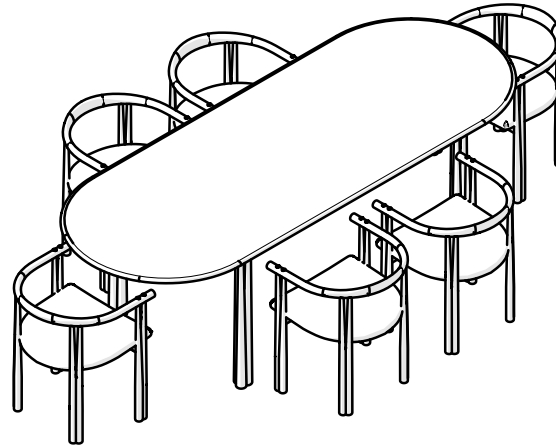

SHOWN WITH 6 ELLIOT DINING CHAIRS

ALONG LENGTH EDGE OF CHAIR TO TABLE LEG: 28cm | 11"

051M ELLIOT OBLONG TABLE 250 × 95 cm | 98 2/5 × 37 2/5 "

SHOWN WITH 6 ELLIOT DINING CHAIRS IN A RESIDENCE IN SEOUL, KOREA

051M ELLIOT OBLONG TABLE

250 × 95 cm | 98 2/5 × 37 2/5 "

DISTANCE BETWEEN TABLE LEGS: 128cm | 50 2/5"

SHOWN WITH 6 ELLIOT DINING CHAIRS

ALONG LENGTH BETWEEN CHAIRS: 10CM | 4" • EDGE OF CHAIR TO TABLE LEG: 3cm | 1 1/5"

SHOWN WITH 8 ELLIOT DINING CHAIRS

ALONG LENGTH BETWEEN CHAIRS: 10CM | 4" • EDGE OF CHAIR TO TABLE LEG: 3cm | 1 1/5"

051L ELLIOT OBLONG TABLE

290 × 95 cm | 114 1/5 × 37 2/5 "

DISTANCE BETWEEN TABLE LEGS: 168cm | 66 1/8"