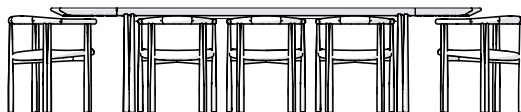

051LZ ELLIOT OBLONG TABLE

270.5 × 110.5 cm | 106 1/2 × 43 1/2 "

DISTANCE BETWEEN TABLE LEGS: 133cm | 52 2/5"

SHOWN WITH 6 ELLIOT DINING CHAIRS

ALONG LENGTH BETWEEN CHAIRS: 26CM | 10 1/4" • EDGE OF CHAIR TO TABLE LEG: 14cm | 5 1/2"

SHOWN WITH 8 ELLIOT DINING CHAIRS

ALONG LENGTH BETWEEN CHAIRS: 26CM | 10 1/4" • EDGE OF CHAIR TO TABLE LEG: 14cm | 5 1/2"

051G ELLIOT OBLONG TABLE

310 × 95 cm | 122 × 37 2/5 "

DISTANCE BETWEEN TABLE LEGS: 188cm | 74"

SHOWN WITH 8 ELLIOT DINING CHAIRS

ALONG LENGTH BETWEEN CHAIRS: 7CM | 2 3/4" • EDGE OF CHAIR TO TABLE LEG: 2cm | 4/5"

SHOWN WITH 10 ELLIOT DINING CHAIRS

ALONG LENGTH BETWEEN CHAIRS: 7CM | 2 3/4" • EDGE OF CHAIR TO TABLE LEG: 2cm | 4/5"