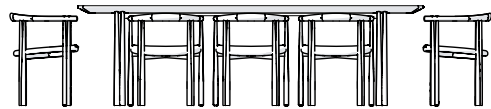

056L ELLIOT RECTANGULAR TABLE

260 × 95 cm | 102 2/5 × 37 2/5 "

DISTANCE BETWEEN TABLE LEGS: 188cm | 74"

SHOWN WITH 8 ELLIOT DINING CHAIRS

ALONG LENGTH BETWEEN CHAIRS: 7CM | 2 3/4" • EDGE OF CHAIR TO TABLE LEG: 2cm | 4/5"