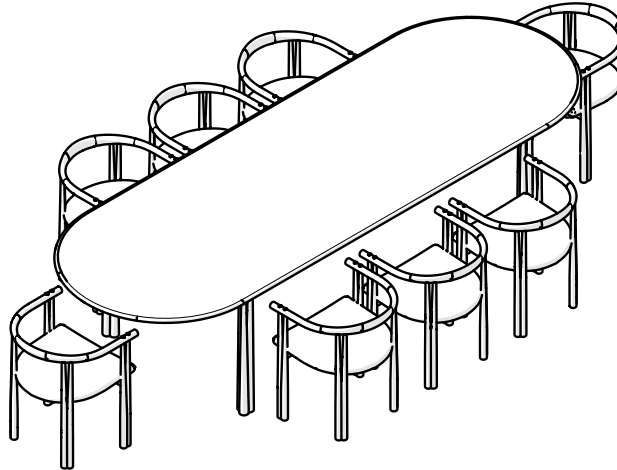

SHOWN WITH 8 ELLIOT DINING CHAIRS

ALONG LENGTH BETWEEN CHAIRS: 7CM | 2 3/4" • EDGE OF CHAIR TO TABLE LEG: 2cm | 4/5"

SHOWN WITH 10 ELLIOT DINING CHAIRS

ALONG LENGTH BETWEEN CHAIRS: 7CM | 2 3/4" • EDGE OF CHAIR TO TABLE LEG: 2cm | 4/5"

051GZ ELLIOT OBLONG TABLE

325 × 110.5 cm | 128 × 43 1/2 "

DISTANCE BETWEEN TABLE LEGS: 188cm | 74"

SHOWN WITH 6 ELLIOT DINING CHAIRS

ALONG LENGTH BETWEEN CHAIRS: 7CM | 2 3/4" • EDGE OF CHAIR TO TABLE LEG: 2cm | 4/5"

SHOWN WITH 8 ELLIOT DINING CHAIRS

ALONG LENGTH BETWEEN CHAIRS: 7CM | 2 3/4" • EDGE OF CHAIR TO TABLE LEG: 2cm | 4/5"

051GZ ELLIOT OBLONG TABLE 325 x 110.5 cm | 128 x 43 1/2 "

SHOWN WITH 8 ELLIOT DINING CHAIRS