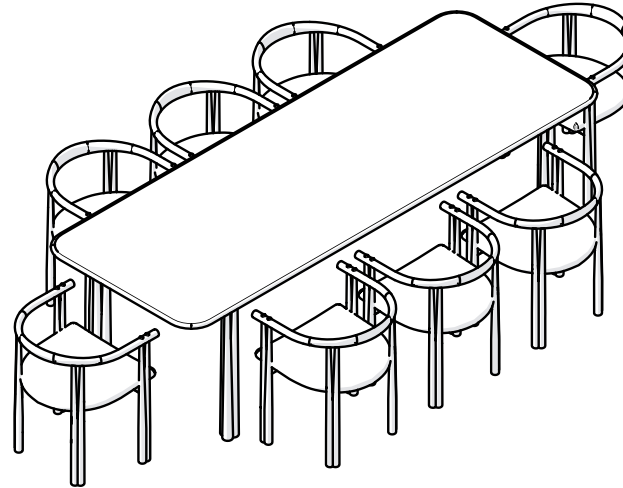

056S ELLIOT RECTANGULAR TABLE

200 × 95 cm | 78 3/4 × 37 2/5 "

DISTANCE BETWEEN TABLE LEGS: 128cm | 50 2/5"

SHOWN WITH 6 ELLIOT DINING CHAIRS

ALONG LENGTH BETWEEN CHAIRS: 10CM | 4" • EDGE OF CHAIR TO TABLE LEG: 3cm | 1 1/5"

056M ELLIOT RECTANGULAR TABLE

240 × 95 cm | 94 1/2 × 37 2/5 "

DISTANCE BETWEEN TABLE LEGS: 168cm | 66 1/8"

SHOWN WITH 6 ELLIOT DINING CHAIRS

ALONG LENGTH BETWEEN CHAIRS: 26CM | 10 1/4" • EDGE OF CHAIR TO TABLE LEG: 14cm | 5 1/2"

056L ELLIOT RECTANGULAR TABLE

260 × 95 cm | 102 2/5 × 37 2/5 "

DISTANCE BETWEEN TABLE LEGS: 188cm | 74"

SHOWN WITH 8 ELLIOT DINING CHAIRS

ALONG LENGTH BETWEEN CHAIRS: 7CM | 2 3/4" • EDGE OF CHAIR TO TABLE LEG: 2cm | 4/5"

056G ELLIOT RECTANGULAR TABLE

290 × 95 cm | 114 1/5 × 37 2/5 "

DISTANCE BETWEEN TABLE LEGS: 218cm | 85 4/5"

SHOWN WITH 8 ELLIOT DINING CHAIRS

ALONG LENGTH BETWEEN CHAIRS: 18CM | 7" • EDGE OF CHAIR TO TABLE LEG: 6cm | 2 1/3"