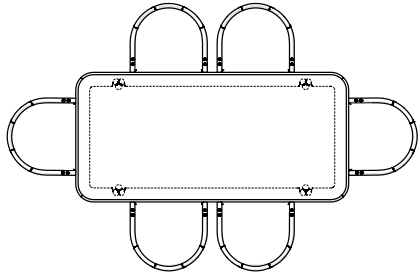

051GZ ELLIOT OBLONG TABLE

325 × 110.5 cm | 128 × 43 1/2 "

DISTANCE BETWEEN TABLE LEGS: 188cm | 74"

SHOWN WITH 6 ELLIOT DINING CHAIRS

ALONG LENGTH BETWEEN CHAIRS: 7CM | 2 3/4" • EDGE OF CHAIR TO TABLE LEG: 2cm | 4/5"

SHOWN WITH 8 ELLIOT DINING CHAIRS

ALONG LENGTH BETWEEN CHAIRS: 7CM | 2 3/4" • EDGE OF CHAIR TO TABLE LEG: 2cm | 4/5"

051GZ ELLIOT OBLONG TABLE 325 x 110.5 cm | 128 x 43 1/2 "

SHOWN WITH 8 ELLIOT DINING CHAIRS

056S ELLIOT RECTANGULAR TABLE

200 × 95 cm | 78 3/4 × 37 2/5 "

DISTANCE BETWEEN TABLE LEGS: 128cm | 50 2/5"

SHOWN WITH 6 ELLIOT DINING CHAIRS

ALONG LENGTH BETWEEN CHAIRS: 10CM | 4" • EDGE OF CHAIR TO TABLE LEG: 3cm | 1 1/5"