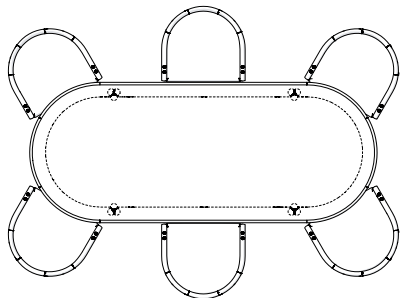

DE LA ESPADA

ELLIOT TABLE
SEATING GUIDE

ELLIOT TABLE AND CHAIR DIMENSIONS

JASON MILLER

056 ELLIOT RECTANGULAR TABLE

056S

W200 × D95 × H75.5 cm

W78 3/4 × D37 2/5 × H29 3/4 "

W325 × D110.5 × H75.5 cm

W128 × D43 1/2 × H29 3/4 "

051S ELLIOT OBLONG TABLE

235 × 95 cm | 92 1/2 × 37 2/5 "

DISTANCE BETWEEN TABLE LEGS: 113cm | 44 1/2"

SHOWN WITH 4 ELLIOT DINING CHAIRS

ALONG LENGTH EDGE OF CHAIR TO TABLE LEG: 28cm | 11"

SHOWN WITH 6 ELLIOT DINING CHAIRS

ALONG LENGTH EDGE OF CHAIR TO TABLE LEG: 28cm | 11"

051M ELLIOT OBLONG TABLE 250 × 95 cm | 98 2/5 × 37 2/5 "

SHOWN WITH 6 ELLIOT DINING CHAIRS IN A RESIDENCE IN SEOUL, KOREA

051M ELLIOT OBLONG TABLE

250 × 95 cm | 98 2/5 × 37 2/5 "

DISTANCE BETWEEN TABLE LEGS: 128cm | 50 2/5"

SHOWN WITH 6 ELLIOT DINING CHAIRS

ALONG LENGTH BETWEEN CHAIRS: 10CM | 4" • EDGE OF CHAIR TO TABLE LEG: 3cm | 1 1/5"