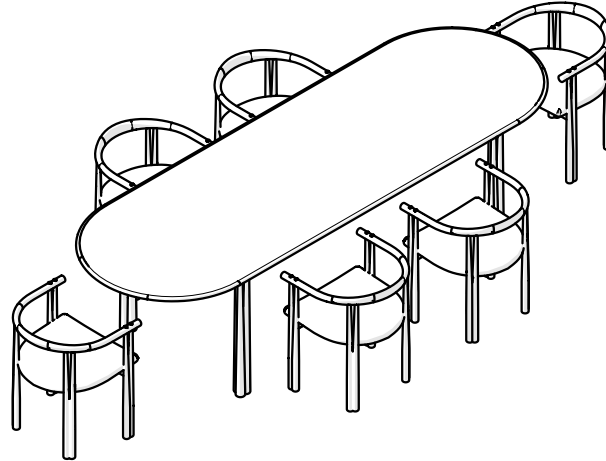

051M ELLIOT OBLONG TABLE

250 × 95 cm | 98 2/5 × 37 2/5 "

DISTANCE BETWEEN TABLE LEGS: 128cm | 50 2/5"

SHOWN WITH 6 ELLIOT DINING CHAIRS

ALONG LENGTH BETWEEN CHAIRS: 10CM | 4" • EDGE OF CHAIR TO TABLE LEG: 3cm | 1 1/5"

SHOWN WITH 8 ELLIOT DINING CHAIRS

ALONG LENGTH BETWEEN CHAIRS: 10CM | 4" • EDGE OF CHAIR TO TABLE LEG: 3cm | 1 1/5"

051L ELLIOT OBLONG TABLE

290 × 95 cm | 114 1/5 × 37 2/5 "

DISTANCE BETWEEN TABLE LEGS: 168cm | 66 1/8"

SHOWN WITH 6 ELLIOT DINING CHAIRS

ALONG LENGTH BETWEEN CHAIRS: 26CM | 10 1/4" • EDGE OF CHAIR TO TABLE LEG: 14cm | 5 1/2"

SHOWN WITH 8 ELLIOT DINING CHAIRS

ALONG LENGTH BETWEEN CHAIRS: 26CM | 10 1/4" • EDGE OF CHAIR TO TABLE LEG: 14cm | 5 1/2"