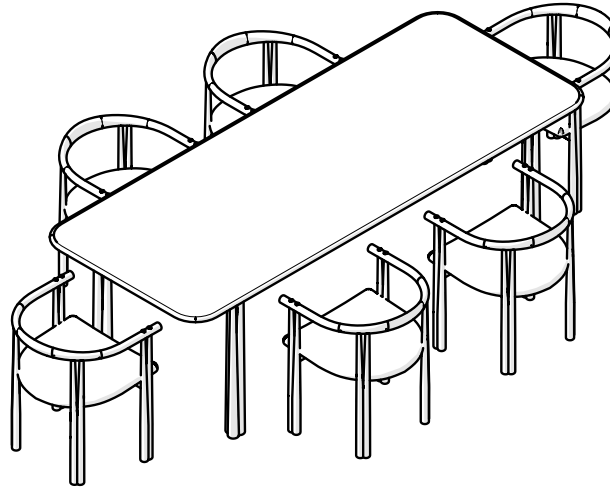

SHOWN WITH 8 ELLIOT DINING CHAIRS

ALONG LENGTH BETWEEN CHAIRS: 7CM | 2 3/4" • EDGE OF CHAIR TO TABLE LEG: 2cm | 4/5"

051GZ ELLIOT OBLONG TABLE 325 x 110.5 cm | 128 x 43 1/2 "

SHOWN WITH 8 ELLIOT DINING CHAIRS

056S ELLIOT RECTANGULAR TABLE

200 × 95 cm | 78 3/4 × 37 2/5 "

DISTANCE BETWEEN TABLE LEGS: 128cm | 50 2/5"

SHOWN WITH 6 ELLIOT DINING CHAIRS

ALONG LENGTH BETWEEN CHAIRS: 10CM | 4" • EDGE OF CHAIR TO TABLE LEG: 3cm | 1 1/5"

056M ELLIOT RECTANGULAR TABLE

240 × 95 cm | 94 1/2 × 37 2/5 "

DISTANCE BETWEEN TABLE LEGS: 168cm | 66 1/8"

SHOWN WITH 6 ELLIOT DINING CHAIRS

ALONG LENGTH BETWEEN CHAIRS: 26CM | 10 1/4" • EDGE OF CHAIR TO TABLE LEG: 14cm | 5 1/2"

056L ELLIOT RECTANGULAR TABLE

260 × 95 cm | 102 2/5 × 37 2/5 "

DISTANCE BETWEEN TABLE LEGS: 188cm | 74"

SHOWN WITH 8 ELLIOT DINING CHAIRS

ALONG LENGTH BETWEEN CHAIRS: 7CM | 2 3/4" • EDGE OF CHAIR TO TABLE LEG: 2cm | 4/5"