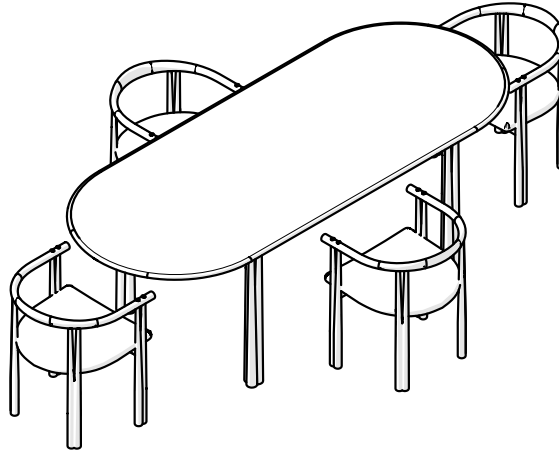

W325 × D110.5 × H75.5 cm

W128 × D43 1/2 × H29 3/4 "

051S ELLIOT OBLONG TABLE

235 × 95 cm | 92 1/2 × 37 2/5 "

DISTANCE BETWEEN TABLE LEGS: 113cm | 44 1/2"

SHOWN WITH 4 ELLIOT DINING CHAIRS

ALONG LENGTH EDGE OF CHAIR TO TABLE LEG: 28cm | 11"

SHOWN WITH 6 ELLIOT DINING CHAIRS

ALONG LENGTH EDGE OF CHAIR TO TABLE LEG: 28cm | 11"

051M ELLIOT OBLONG TABLE 250 × 95 cm | 98 2/5 × 37 2/5 "

SHOWN WITH 6 ELLIOT DINING CHAIRS IN A RESIDENCE IN SEOUL, KOREA