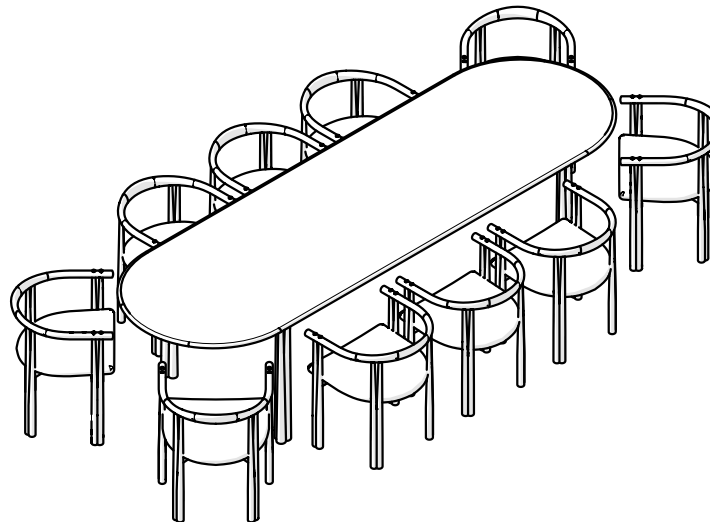

SHOWN WITH 8 ELLIOT DINING CHAIRS

ALONG LENGTH BETWEEN CHAIRS: 26CM | 10 1/4" • EDGE OF CHAIR TO TABLE LEG: 14cm | 5 1/2"

051G ELLIOT OBLONG TABLE

310 × 95 cm | 122 × 37 2/5 "

DISTANCE BETWEEN TABLE LEGS: 188cm | 74"

SHOWN WITH 8 ELLIOT DINING CHAIRS

ALONG LENGTH BETWEEN CHAIRS: 7CM | 2 3/4" • EDGE OF CHAIR TO TABLE LEG: 2cm | 4/5"

SHOWN WITH 10 ELLIOT DINING CHAIRS

ALONG LENGTH BETWEEN CHAIRS: 7CM | 2 3/4" • EDGE OF CHAIR TO TABLE LEG: 2cm | 4/5"