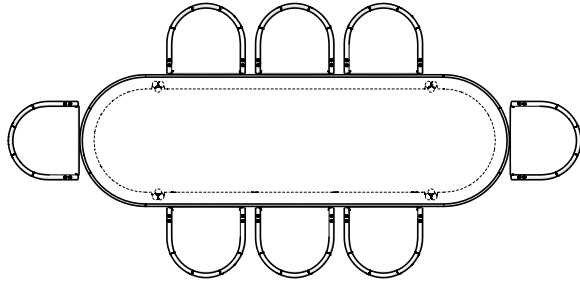

051LZ ELLIOT OBLONG TABLE

270.5 × 110.5 cm | 106 1/2 × 43 1/2 "

DISTANCE BETWEEN TABLE LEGS: 133cm | 52 2/5"

SHOWN WITH 6 ELLIOT DINING CHAIRS

ALONG LENGTH BETWEEN CHAIRS: 26CM | 10 1/4" • EDGE OF CHAIR TO TABLE LEG: 14cm | 5 1/2"

SHOWN WITH 8 ELLIOT DINING CHAIRS

ALONG LENGTH BETWEEN CHAIRS: 26CM | 10 1/4" • EDGE OF CHAIR TO TABLE LEG: 14cm | 5 1/2"

051G ELLIOT OBLONG TABLE

310 × 95 cm | 122 × 37 2/5 "

DISTANCE BETWEEN TABLE LEGS: 188cm | 74"

SHOWN WITH 8 ELLIOT DINING CHAIRS

ALONG LENGTH BETWEEN CHAIRS: 7CM | 2 3/4" • EDGE OF CHAIR TO TABLE LEG: 2cm | 4/5"

SHOWN WITH 10 ELLIOT DINING CHAIRS

ALONG LENGTH BETWEEN CHAIRS: 7CM | 2 3/4" • EDGE OF CHAIR TO TABLE LEG: 2cm | 4/5"

051GZ ELLIOT OBLONG TABLE

325 × 110.5 cm | 128 × 43 1/2 "

DISTANCE BETWEEN TABLE LEGS: 188cm | 74"

SHOWN WITH 6 ELLIOT DINING CHAIRS

ALONG LENGTH BETWEEN CHAIRS: 7CM | 2 3/4" • EDGE OF CHAIR TO TABLE LEG: 2cm | 4/5"