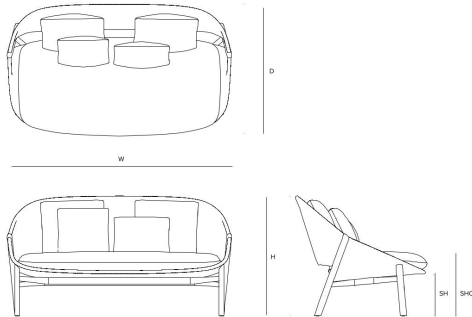

CUSHIONS

Seat cushion: C02508S
Dryfoam filling
COM (Customer own material): 1.70m / 1.86yrd
For colours please consult our fabric colour overview

TRIBÙ

ELIO sofa

TECHNICAL DETAILS

Net weight 31.3 kg

SHIPPING

Box 1 158x90x85cm 1.2 m3 43.6 kg

FEATURES

- no assembly required

PROTECTIVE COVER

- Covers in PU-breathable material. Colour grey.

DIMENSIONS

Depth (D) 89.0 cm

Height (H) 83.0 cm

Seat height with cushion (SHC) 35.0 cm

Width (W) 154.0 cm

Seat height without cushion (SH) 31.0 cm

COLOUR OPTIONS FRAME

T-teak

COLOUR OPTIONS WEAVE

10-linen

89-wengé