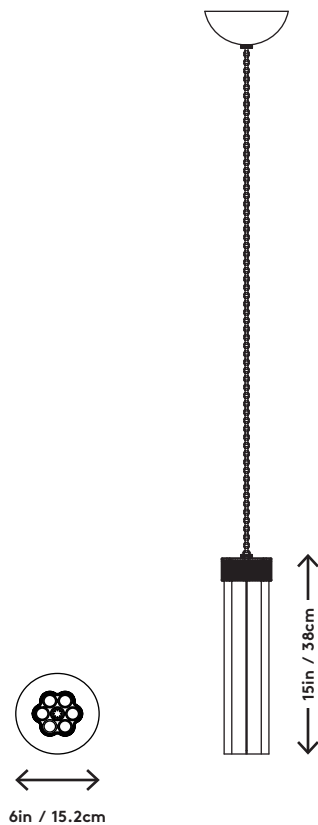

# Delphi Pendant

Jamie Gray, 2021

<b>Product Type</b>	Pendant
<b>Materials</b>	Brass, Aluminum, Glass
<b>Dimensions</b>	Overall dimensions vary by configuration L 6" x W 6" x H 15" L 15.2cm x W 15.2cm x H 38cm
<b>Finishes</b>	<ul style="list-style-type: none"> <li>● Matte Brass</li> <li>● Antique Brass</li> <li>● Bronze</li> </ul>
<b>Weight</b>	3 lbs 1.4 kgs
<b>Shipping</b>	<b>Carton</b> L 8" x W 8" x H 20" L 20.3cm x W 20.3cm x H 50.8cm
<b>Shipping Weight</b>	5 lbs 2.3 kgs
<b>Lead Time</b>	10-12 weeks
<b>Light Source</b>	LED / 90 CRI 2700k 360 lm 6W
<b>LED Driver</b>	DS12W24VUD
<b>Dimming</b>	Triac, ELV (120 input voltage only) 0-10V (100-305 input voltage)
<b>Canopy</b>	6" / 15.2cm diameter, 2.5" / 6.4cm H
<b>Drop Length</b>	36" / 91.4cm chain provided Longer lengths provided upon request. Chain longer than 36" will incur a fee.

**UPON ORDERING THIS FIXTURE**  
Specify the required overall fixture height.